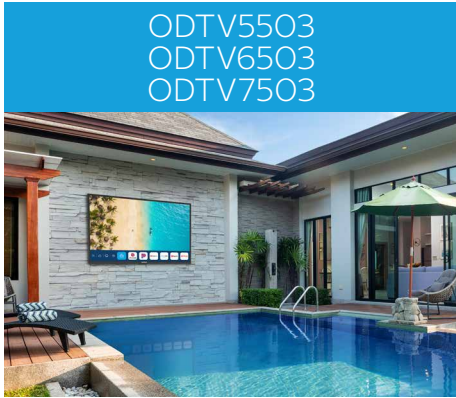

55", 65" & 75" Neptune™ Partial Sun Outdoor Smart TVs

The Neptune™ Partial Sun Outdoor Smart TV is an all-season solution for outdoor entertainment and living. This outdoor TV is all weather rated, maintenance-free and has an operating temperature range of -22°F - 122°F (-30°C - 50°C). With 4K resolution and an IPS panel, Neptune meets the full UHD specifications, providing exceptional color and video quality from any viewing angle. The Neptune Partial Sun Outdoor Smart TV brings everyone's favorite content and apps outdoors, creating a feature rich outdoor oasis. Whether you want an outdoor TV on your backyard patio or under the gazebo, quality outdoor entertainment is now a reality with Neptune.

**POWERED BY
LG Display**

All Weather Rated

Operating Temperature Range:
-22°F - 122°F
(-30°C - 50°C)

- IPS panel allows for accurate color representation when viewing off axis
- Enjoy content from popular streaming services
- Customizable with hundreds of apps available from the webOS store
- Sealed cable entry helps prevent water and debris from getting inside
- Magic Remote™* allows voice commands to be given to the TV, Amazon Alexa and other connected devices
- Includes a Neptune™ Outdoor Tilting TV Wall Mount to provide a secure installation