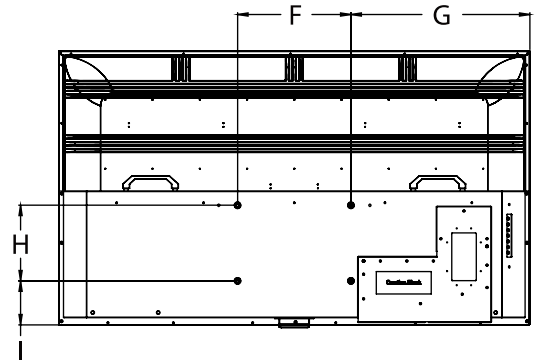

Environmental

STORAGE AND OPERATING TEMPERATURE	-22°F - 122°F (-30°C - 50°C)
IP RATING	IP54
SAFETY/EMC	FCC Class B, cULus, NOM

Mechanical

SIZE (W x H x D)	ODTV5503: 49.09" x 28.54" x 3.11" (1247 x 725 x 79mm) ODTV6503: 57.59" x 33.31" x 3.11" (1463 x 846 x 79mm) ODTV7503: 66.29" x 38.18" x 4.01" (1684 x 970 x 102mm)
WEIGHT	ODTV5503: 37.5lb (17.01kg) ODTV6503: 50.7lb (22.99kg) ODTV7503: 81.6lb (37.01kg)
VESA MOUNT	ODTV5503: 300 x 200mm ODTV6503: 300 x 200mm ODTV7503: 400 x 200mm
COLOR	Black

Package Specifications

	PACKAGE SIZE (W x H x D)	PACKAGE SHIP WEIGHT	PACKAGE UPC CODE	PACKAGE CONTENTS	UNITS IN PACKAGE
ODTV5503:	53.97" x 33.30" x 8.97" (1371 x 846 x 228mm)	59.5lb (26.99kg)	735029345435	Display, Outdoor Rated Smart TV Remote, Magic Remote™, Manual, Outdoor Tilting TV Wall Mount, IR Emitter, Adhesive Cable Tie Holder (x3), Technical Support Insert, Warranty Insert	1
ODTV6503:	62.51" x 38.46" x 8.97" (1588 x 977 x 228mm)	78lb (35.38kg)	735029345442		
ODTV7503:	71.96" x 44.01" x 11.22" (1828 x 1118 x 285mm)	116.5lb (52.84kg)	735029345459		

FRONT VIEW

SIDE VIEW

BACK VIEW

All dimensions = inch (mm)

Display Size	Dimension "A"	Dimension "B"	Dimension "C"	Dimension "D"	Dimension "E"	Dimension "F"	Dimension "G"	Dimension "H"	Dimension "I"	Dimension "J"	Dimension "K"
ODTV5503:	54.64" (1388mm)	28.54" (725mm)	49.09" (1247mm)	1.61" (41mm)	3.11" (79mm)	11.81" (300mm)	18.65" (474mm)	7.87" (200mm)	4.61" (117mm)	26.85" (682mm)	47.69" (1211mm)
ODTV6503:	64.53" (1639mm)	33.31" (846mm)	57.59" (1463mm)	1.61" (41mm)	3.11" (79mm)	11.81" (300mm)	22.89" (582mm)	7.87" (200mm)	5.42" (138mm)	31.62" (803mm)	56.24" (1428mm)
ODTV7503:	74.52" (1893mm)	38.18" (970mm)	66.29" (1684mm)	2.00" (51mm)	4.01" (102mm)	15.75" (400mm)	25.27" (642mm)	7.87" (200mm)	7.45" (189mm)	36.74" (933mm)	65.16" (1655mm)