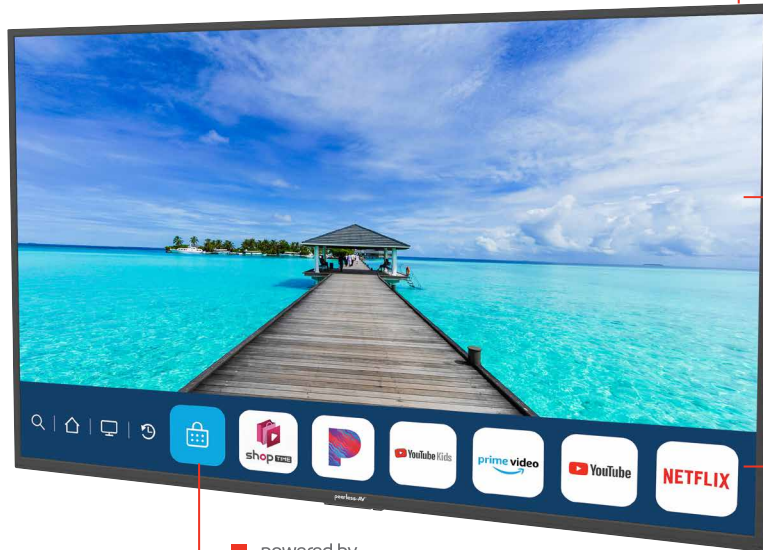

ThinQ AI HOME DASHBOARD
Allows for convenient control of compatible connected IoT devices

HDR PANEL TECHNOLOGY
Portrays a more realistic image with higher contrast and truer color representation

RIBBON PREVIEW
Conveniently re-enter programming without having to restart the app

powered by **webOS TV**
Easy access to your favorite apps

powered by **webOS TV**

Magic Remote™ | 4K ULTRA HD | HDR