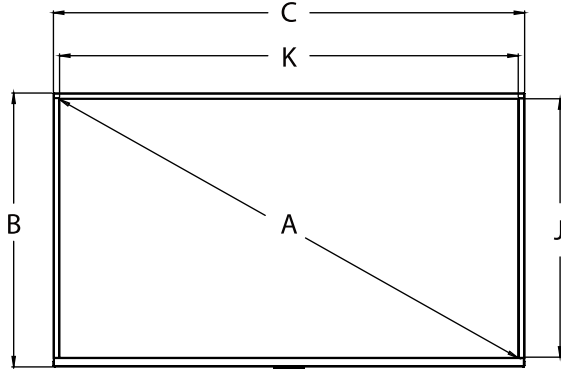

Environmental

STORAGE AND OPERATING TEMPERATURE	-22°F - 122°F (-30°C - 50°C)
IP RATING	IP54
SAFETY/EMC	FCC Class B, cULus, NOM

Mechanical

SIZE (W x H x D)	ODTV5503: 49.09" x 28.54" x 3.11" (1247 x 725 x 79mm) ODTV6503: 57.59" x 33.31" x 3.11" (1463 x 846 x 79mm) ODTV7503: 66.29" x 38.18" x 4.01" (1684 x 970 x 102mm)
WEIGHT	ODTV5503: 37.5lb (17.01kg) ODTV6503: 50.7lb (22.99kg) ODTV7503: 81.6lb (37.01kg)
VESA MOUNT	ODTV5503: 300 x 200mm ODTV6503: 300 x 200mm ODTV7503: 400 x 200mm
COLOR	Black

Package Specifications

	PACKAGE SIZE (W x H x D)	PACKAGE SHIP WEIGHT	PACKAGE UPC CODE	PACKAGE CONTENTS	UNITS IN PACKAGE
ODTV5503:	53.97" x 33.30" x 8.97" (1371 x 846 x 228mm)	59.5lb (26.99kg)	735029345435	Display, Outdoor Rated Smart TV Remote, Magic Remote™, Manual, Outdoor Tilting TV Wall Mount, IR Emitter, Adhesive Cable Tie Holder (x3), Technical Support Insert, Warranty Insert	1
ODTV6503:	62.51" x 38.46" x 8.97" (1588 x 977 x 228mm)	78lb (35.38kg)	735029345442		
ODTV7503:	71.96" x 44.01" x 11.22" (1828 x 1118 x 285mm)	116.5lb (52.84kg)	735029345459		

FRONT VIEW

SIDE VIEW

BACK VIEW

All dimensions = inch (mm)

Display Size	Dimension "A"	Dimension "B"	Dimension "C"	Dimension "D"	Dimension "E"	Dimension "F"	Dimension "G"	Dimension "H"	Dimension "I"	Dimension "J"	Dimension "K"
ODTV5503:	54.64" (1388mm)	28.54" (725mm)	49.09" (1247mm)	1.61" (41mm)	3.11" (79mm)	11.81" (300mm)	18.65" (474mm)	7.87" (200mm)	4.61" (117mm)	26.85" (682mm)	47.69" (1211mm)
ODTV6503:	64.53" (1639mm)	33.31" (846mm)	57.59" (1463mm)	1.61" (41mm)	3.11" (79mm)	11.81" (300mm)	22.89" (582mm)	7.87" (200mm)	5.42" (138mm)	31.62" (803mm)	56.24" (1428mm)
ODTV7503:	74.52" (1893mm)	38.18" (970mm)	66.29" (1684mm)	2.00" (51mm)	4.01" (102mm)	15.75" (400mm)	25.27" (642mm)	7.87" (200mm)	7.45" (189mm)	36.74" (933mm)	65.16" (1655mm)