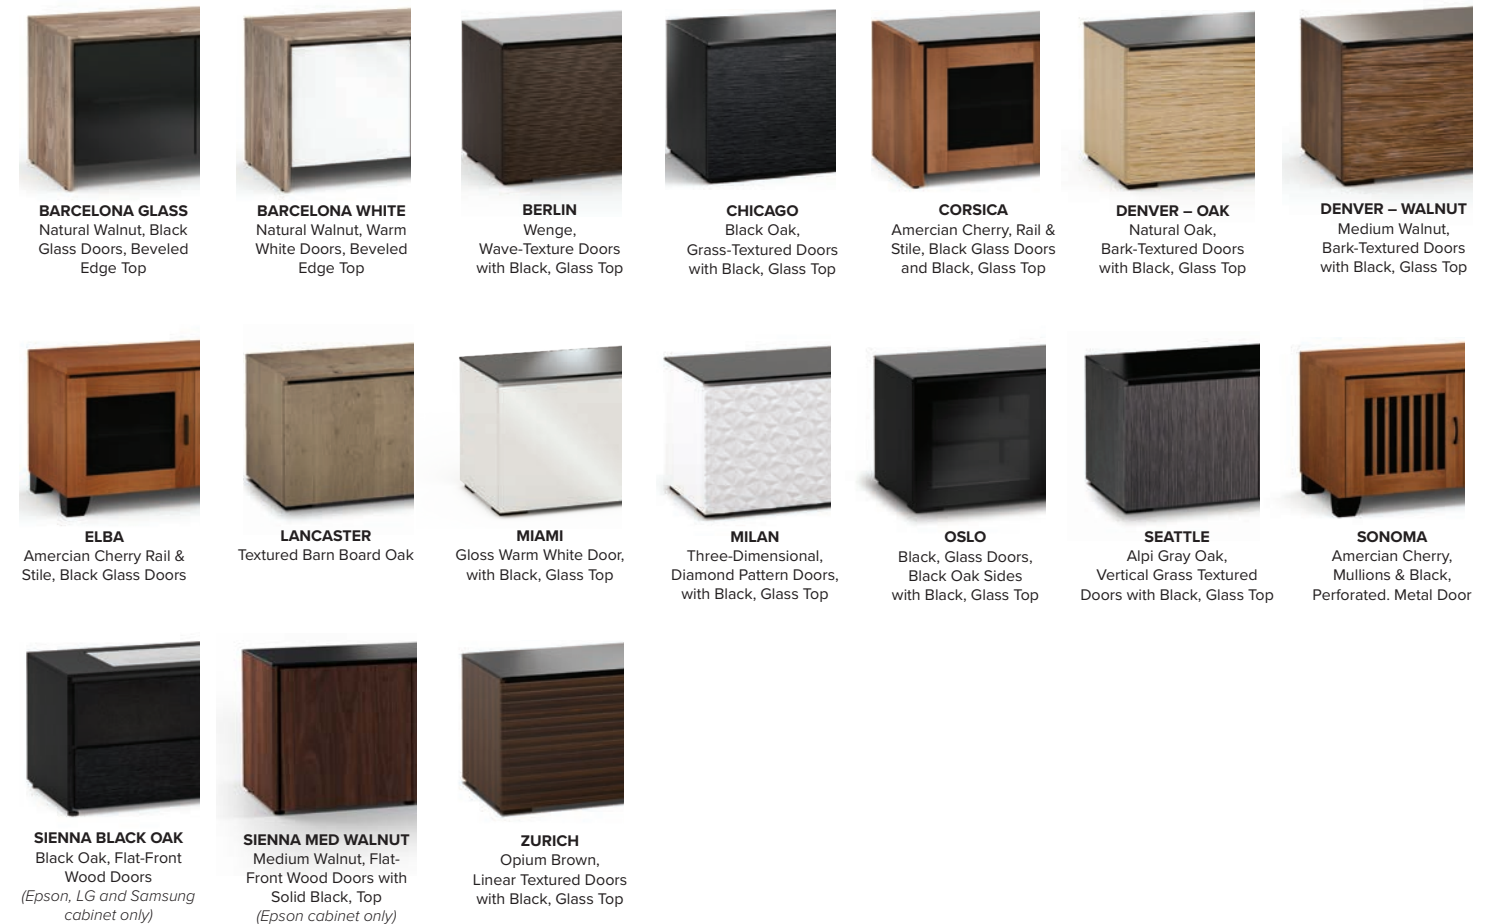

PRO RACKING
Cabinets can include rack mount rails for all professional equipment

Chameleon Collection™

24 Configurations, 17 Styles

Synergy System™

A fully modular furniture system that takes customization to a whole new level.