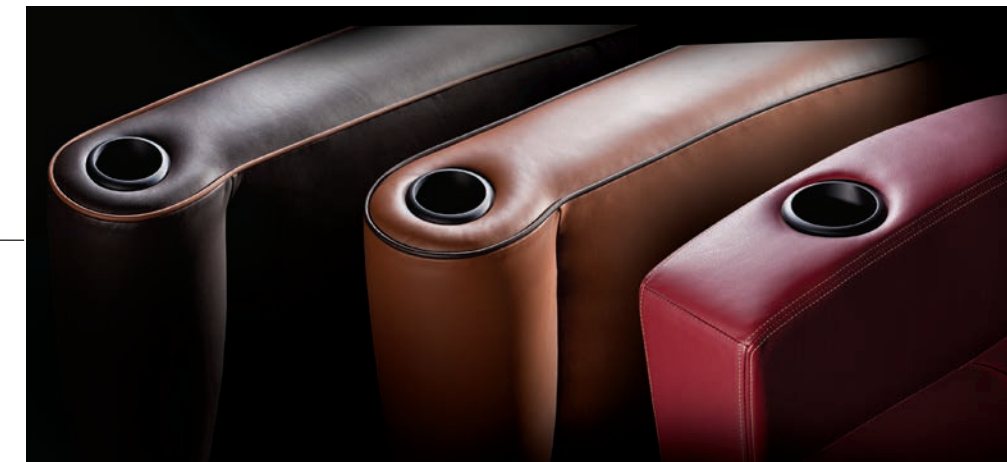

Professional grade equipment racks and stands support all the technology for today's home theaters

Fully customizable, luxury theater seating is ergonomically designed and offers premium construction, recliners and head, lumbar and foot comfort

Extensive designer choice in seating and rack colors, styles, materials and accessories