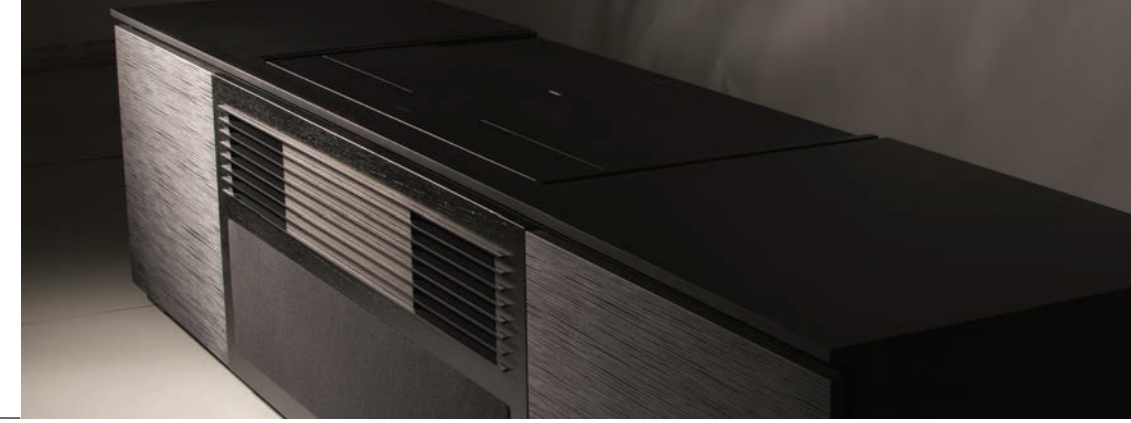

Engaging media rooms.

Living and media rooms are where families gather around entertainment including movies, gaming, favorite sports and shows. Our integrated cabinets outfit all popular brand projectors, providing a seamless solution while eliminating need to cut into ceilings. Match custom cabinets with luxurious seating – and ottomans that double as jump seats for more guests.

Customized seating and projector cabinets match décor while hiding components and providing proper ventilation