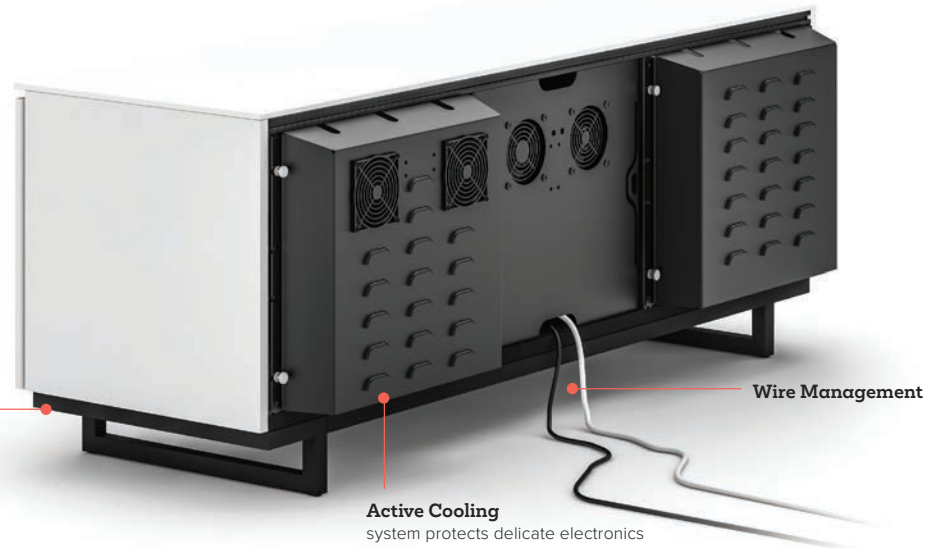

Décorator Feet and Wheel
fine tune the style and function

Active Cooling
system protects delicate electronics

Wire Management

STORAGE
Multi-functional pull-outs are designed to support all heavy equipment