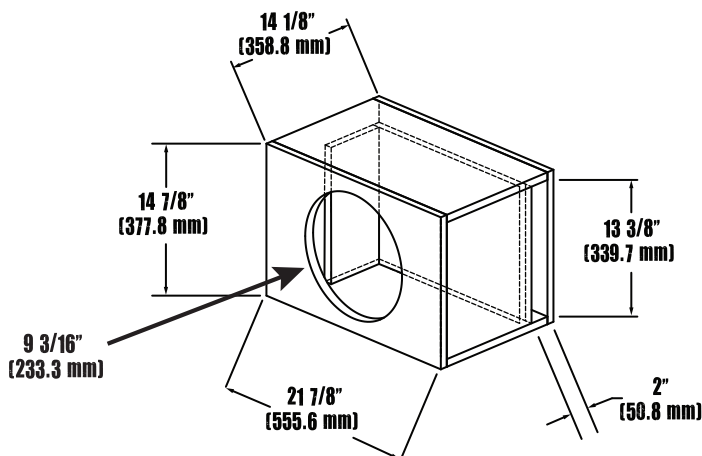

Vented Enclosure

Descargar Cerco, Cloture dorsière vent, Vented Einschließung

Net Internal Volume: 2.00 ft³