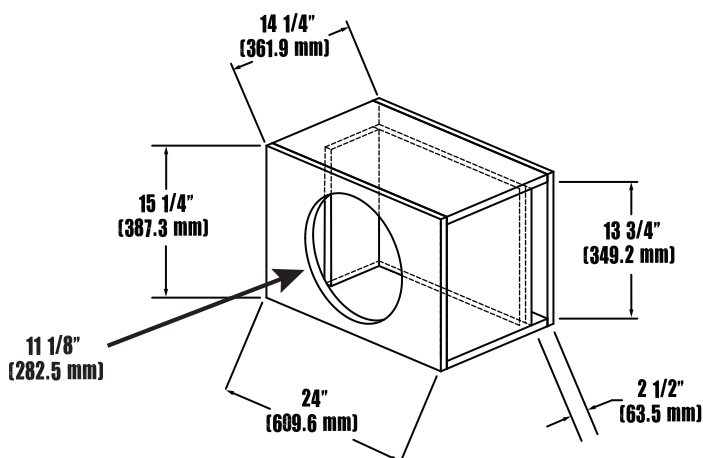

Vented Enclosure

Descargar Cerco, Cloture dorsière vent, Vented Einschließung

Net Internal Volume: 2.32 ft³