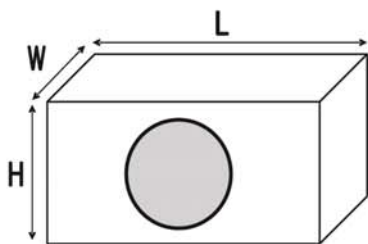

BDVC10 10" (25 cm) Subwoofer

- *Dual 4 Ω Voice Coils*
- *1500 W Peak Power Handling*
- *High Temperature Voice Coils*
- *Plastic Cover*

Wiring your Subwoofer

Multiple Subwoofers

Product Specifications

Impedance	Dual 4Ω
Resonant Frequency	38 Hz
Qts	0.661
Qms	3.328
Qes	0.829
Vas	1.653 ft^3 (46.8 liters)
Xmax	9 mm
Sensitivity (1 W/ 1 m)	87 dB
Peak Power Handling	1500 W
Mounting Depth	4-3/4" (121mm)
Cutout Diameter	9-1/8" (232 mm)

Enclosures

The BDVC10 is designed to work in both sealed or ported enclosures.

Since the woofer has pole-vent, it needs a minimum clearance from the rear wall enclosure of 0.75" (19 mm).

Below you will find the dimensions to make the enclosure, it has been designed for maximum output while retaining great sound quality.

The dimensions have already accounted for the volume displacement of the subwoofer, and using 3/4" (19mm) MDF. All dimensions are external.

Enclosure Dimensions

Sealed Dimensions:

Length (L) : 14" (356 mm)
Width (W) : 10" (254 mm)
Height (H) : 12" (305 mm)
Cutout Diameter: 9-1/8" (232mm)
Minimum Int. Volume: 1.0 ft³

Ported Dimensions:

Length (L) : 22" (559 mm)
Width (W) : 10" (254 mm)
Height (H) : 12" (305 mm)
Cutout Diameter: 9-1/8" (232 mm)
Port Diameter: 3" (76 mm)
Port Length: 6" (152 mm)
Tuning Freq: 40 Hz
Minimum Int. Volume: 1.5 ft³