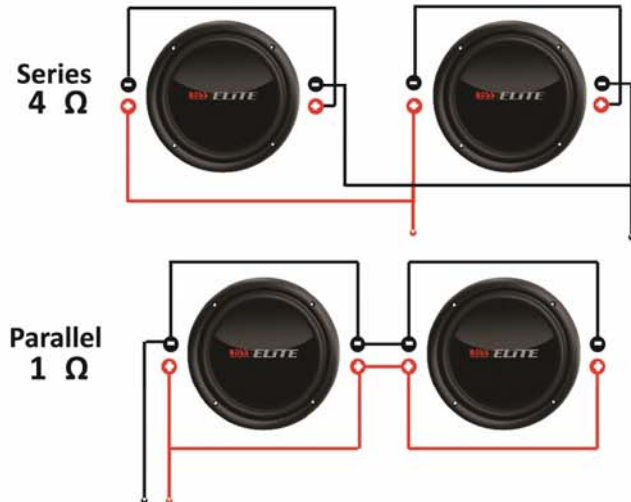

BDVC10 10" (25 cm) Subwoofer

- *Dual 4 Ω Voice Coils*
- *1500 W Peak Power Handling*
- *High Temperature Voice Coils*
- *Plastic Cover*

Wiring your Subwoofer

Multiple Subwoofers

Product Specifications

Impedance	Dual 4Ω
Resonant Frequency	38 Hz
Qts	0.661
Qms	3.328
Qes	0.829
Vas	1.653 ft^3 (46.8 liters)
Xmax	9 mm
Sensitivity (1 W/ 1 m)	87 dB
Peak Power Handling	1500 W
Mounting Depth	4-3/4" (121mm)
Cutout Diameter	9-1/8" (232 mm)

Enclosures

The BDVC10 is designed to work in both sealed or ported enclosures.

Since the woofer has pole-vent, it needs a minimum clearance from the rear wall enclosure of 0.75" (19 mm).

Below you will find the dimensions to make the enclosure, it has been designed for maximum output while retaining great sound quality.

The dimensions have already accounted for the volume displacement of the subwoofer, and using 3/4" (19mm) MDF. All dimensions are external.

Enclosure Dimensions

Sealed Dimensions:

Length (L) : 14" (356 mm)
Width (W) : 10" (254 mm)
Height (H) : 12" (305 mm)
Cutout Diameter: 9-1/8" (232mm)
Minimum Int. Volume: 1.0 ft³

Ported Dimensions:

Length (L) : 22" (559 mm)
Width (W) : 10" (254 mm)
Height (H) : 12" (305 mm)
Cutout Diameter: 9-1/8" (232 mm)
Port Diameter: 3" (76 mm)
Port Length: 6" (152 mm)
Tuning Freq: 40 Hz
Minimum Int. Volume: 1.5 ft³