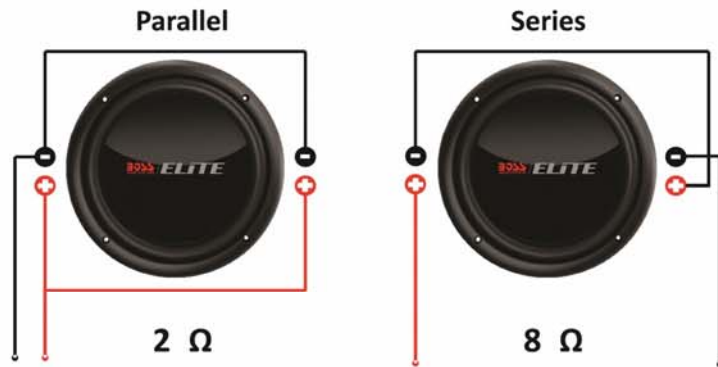

Wiring your Subwoofer