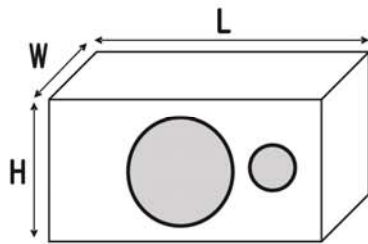

BDVC10 10" (25 cm) Subwoofer

- *Dual 4 Ω Voice Coils*
- *1500 W Peak Power Handling*
- *High Temperature Voice Coils*
- *Plastic Cover*

Wiring your Subwoofer

Multiple Subwoofers

Product Specifications

Impedance	Dual 4Ω
Resonant Frequency	38 Hz
Qts	0.661
Qms	3.328
Qes	0.829
Vas	1.653 ft^3 (46.8 liters)
Xmax	9 mm
Sensitivity (1 W/ 1 m)	87 dB
Peak Power Handling	1500 W
Mounting Depth	4-3/4" (121mm)
Cutout Diameter	9-1/8" (232 mm)

Enclosures

The BDVC10 is designed to work in both sealed or ported enclosures.

Since the woofer has pole-vent, it needs a minimum clearance from the rear wall enclosure of 0.75" (19 mm).

Below you will find the dimensions to make the enclosure, it has been designed for maximum output while retaining great sound quality.

The dimensions have already accounted for the volume displacement of the subwoofer, and using 3/4" (19mm) MDF. All dimensions are external.

Enclosure Dimensions

Sealed Dimensions:

Length (L) : 14" (356 mm)
Width (W) : 10" (254 mm)
Height (H) : 12" (305 mm)
Cutout Diameter: 9-1/8" (232mm)
Minimum Int. Volume: 1.0 ft³

Ported Dimensions:

Length (L) : 22" (559 mm)
Width (W) : 10" (254 mm)
Height (H) : 12" (305 mm)
Cutout Diameter: 9-1/8" (232 mm)
Port Diameter: 3" (76 mm)
Port Length: 6" (152 mm)
Tuning Freq: 40 Hz
Minimum Int. Volume: 1.5 ft³