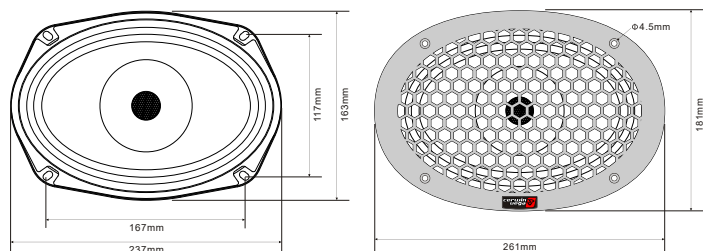

These horns are matched to the treated paper cones for that tonal balance and quick and accurate response to all music demands. High Power Handling also contributes to the output capabilities when you want and NEED to have that concert replicated sound. **Available in 8", 6x9" and 6.5"** to perfectly fit your application. For times where you might get too overzealous with the volume knob; we also offer replacement diaphragms for tweeter infield serviceability.

#### SPECIFICATIONS:

<b>Power Rating:</b>	60WRMS/120WMAX
<b>Sensitivity:</b>	92.1dB 1W/1M
<b>Frequency Response:</b>	90Hz-20kHz
<b>Nominal Impedance:</b>	4Ω
<b>Free-Air Resonance (FO):</b>	102Hz
<b>Mounting Depth:</b>	103mm / 4.06in
<b>Cut-out Diameter:</b>	220mm X 150mm 7.25in. X 5.91in.
<b>Over-All Diameter:</b>	237mm X 163mm 9.33in. x 6.42in.
<b>Over-All Height:</b>	109mm / 4.30in.