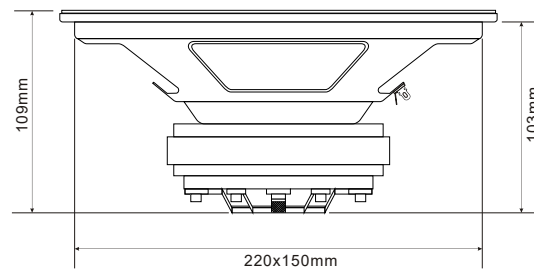

#### SPECIFICATIONS:

<b>Power Rating:</b>	60WRMS/120WMAX
<b>Sensitivity:</b>	92.1dB 1W/1M
<b>Frequency Response:</b>	90Hz-20kHz
<b>Nominal Impedance:</b>	4Ω
<b>Free-Air Resonance (FO):</b>	102Hz
<b>Mounting Depth:</b>	103mm / 4.06in
<b>Cut-out Diameter:</b>	220mm X 150mm 7.25in. X 5.91in.
<b>Over-All Diameter:</b>	237mm X 163mm 9.33in. x 6.42in.
<b>Over-All Height:</b>	109mm / 4.30in.