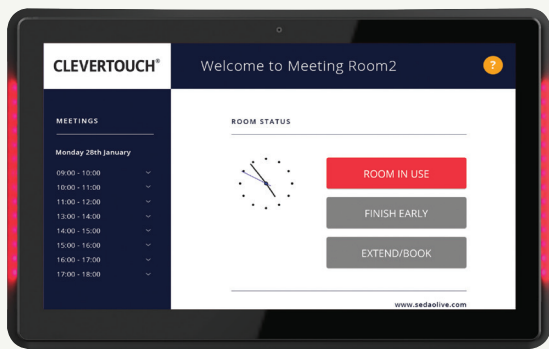

## Live Rooms, versatile room booking system

- Enterprise room booking system
- Flexible digital signage system
- Connects to CleverLive for digital signage alert messaging
- Personalised branding for company or visitor logos
- Integrates with Microsoft Exchange or Outlook 365 Calendar for desktop to display booking management
- Reduces labour time putting up notices on meeting room doors
- Reduces time locating availability meeting room space
- Instantly schedules and reserves the room
- Displays availability with green light when available, red light when in use
- Customisable default timing to 'check in' to the room before reverting back to available
- Enable rooms to be returned to available from the source if meetings finish early
- Real time summary of bookings to display on LFD for at a glance availability
- Analytic reporting capability

## Specifications

DISPLAY PANEL	
Panel	10.1"
Active Area (mm)	216.96(H)x135.6(V)
Aspect Ratio	16:10
Resolution	1280*800
Brightness	300 cd/m2
Contrast Ratio	800:1
Viewing Angle (CR>10)	85/85/85/85
TOUCH	
Touch type	Capacitive touch
Touch Points	10 Points
Touch Accuracy	±1.5mm
Response Time	16ms
SYSTEM	
Operation system	Android 8.1
CPU Octa-core cortex	A53 1.5GHz,RockChip,RK3368
GPU	PowerVR G6110 GPU
RAM	2GB
Storage	8GB