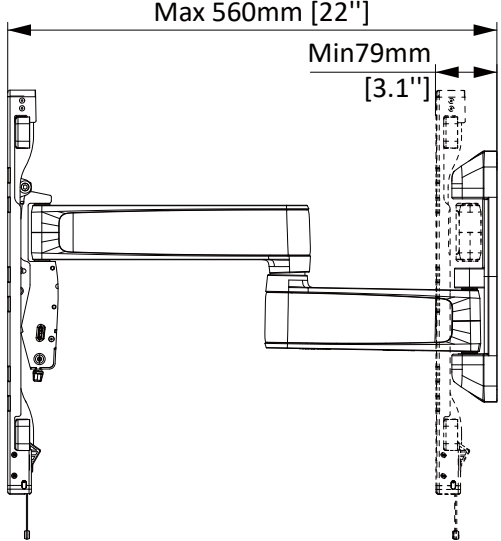

The ERMMM7-01B full motion mount fits most 39" to 65" TVs up to 75 lbs. Enhanced movement provides up to 15 degree tilt and 60 degree swivel for the best viewing angle. IsoTILT™ technology ensures TV tilt angle will not drift. The industry-leading construction allows effortless TV positioning regardless of size and weight. Integrated cable management helps to conceal unsightly power and HDMI cables.

Features

- Fits 39" to 65" TVs up to 75 lbs in weight.
- IsoTILT™ technology enables you to effortlessly tilt the TV, without any drift.
- Industry-leading design allows effortless TV positioning regardless of size and weight.
- Enhanced movement provides up to 15° tilt and 60° swivel for the best viewing angle.
- Integrated cable management helps to conceal unsightly power and HDMI cables.
- Magnetic covers easily attach to wall plate and conceal hardware for a clean premium finish.

TV Compatibility

Model Number **ERMMM7-01B** **WARRANTY:** **5-Year**

	DIMENSIONS (W x H x D)	PRODUCT WEIGHT	LOAD CAPACITY	FINISH	AVAILABLE COLORS
Product Specifications	20" x 22.8" x 22"	23.7 lbs.	75 lbs.	Powder Coating	Black
	507.4mm x 580mm x 560mm	7 KG	34 KG		

Product Dimensions

3D VIEW

TV INTERFACE

SIDE VIEW - TILTING

SIDE VIEW