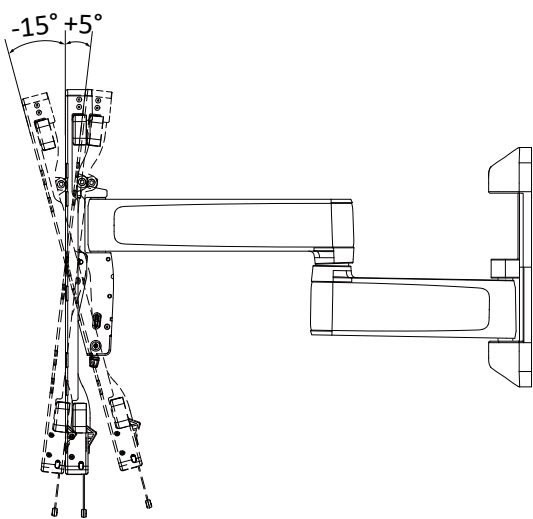

The ERMMM7-01B full motion mount fits most 39" to 65" TVs up to 75 lbs. Enhanced movement provides up to 15 degree tilt and 60 degree swivel for the best viewing angle. IsoTILT™ technology ensures TV tilt angle will not drift. The industry-leading construction allows effortless TV positioning regardless of size and weight. Integrated cable management helps to conceal unsightly power and HDMI cables.

Features

- Fits 39" to 65" TVs up to 75 lbs in weight.
- IsoTILT™ technology enables you to effortlessly tilt the TV, without any drift.
- Industry-leading design allows effortless TV positioning regardless of size and weight.
- Enhanced movement provides up to 15° tilt and 60° swivel for the best viewing angle.
- Integrated cable management helps to conceal unsightly power and HDMI cables.
- Magnetic covers easily attach to wall plate and conceal hardware for a clean premium finish.

TV Compatibility

Model Number **ERMMM7-01B** **WARRANTY:** **5-Year**

	DIMENSIONS (W x H x D)	PRODUCT WEIGHT	LOAD CAPACITY	FINISH	AVAILABLE COLORS
Product Specifications	20" x 22.8" x 22"	23.7 lbs.	75 lbs.	Powder Coating	Black
	507.4mm x 580mm x 560mm	7 KG	34 KG		

Product Dimensions

3D VIEW

TV INTERFACE

SIDE VIEW - TILTING

SIDE VIEW