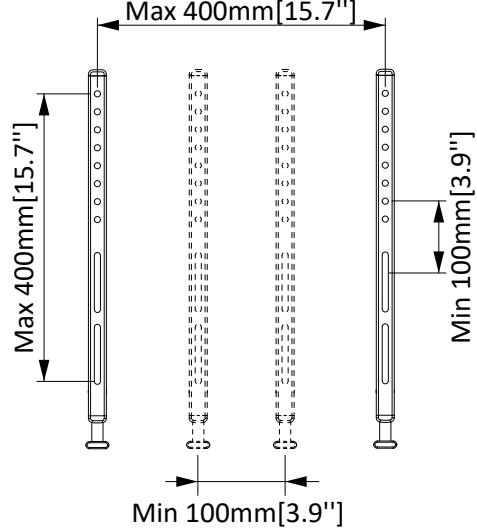

The ERMMM7-01B full motion mount fits most 39" to 65" TVs up to 75 lbs. Enhanced movement provides up to 15 degree tilt and 60 degree swivel for the best viewing angle. IsoTILT™ technology ensures TV tilt angle will not drift. The industry-leading construction allows effortless TV positioning regardless of size and weight. Integrated cable management helps to conceal unsightly power and HDMI cables.

Features

- Fits 39" to 65" TVs up to 75 lbs in weight.
- IsoTILT™ technology enables you to effortlessly tilt the TV, without any drift.
- Industry-leading design allows effortless TV positioning regardless of size and weight.
- Enhanced movement provides up to 15° tilt and 60° swivel for the best viewing angle.
- Integrated cable management helps to conceal unsightly power and HDMI cables.
- Magnetic covers easily attach to wall plate and conceal hardware for a clean premium finish.

TV Compatibility

Model Number **ERMMM7-01B** **WARRANTY:** **5-Year**

	DIMENSIONS (W x H x D)	PRODUCT WEIGHT	LOAD CAPACITY	FINISH	AVAILABLE COLORS
Product Specifications	20" x 22.8" x 22"	23.7 lbs.	75 lbs.	Powder Coating	Black
	507.4mm x 580mm x 560mm	7 KG	34 KG		

Product Dimensions

3D VIEW

TV INTERFACE

SIDE VIEW - TILTING

SIDE VIEW