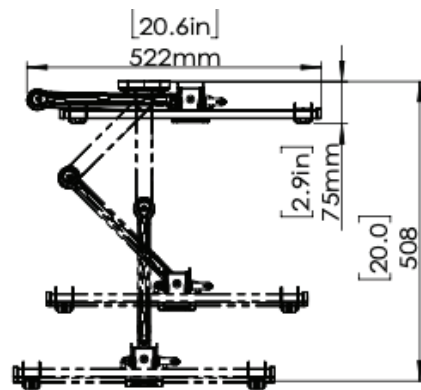

The ERMMM9-01B is a single stud full motion mount that fits most 32" to 65" TVs up to 75 lbs. Enhanced movement provides up to 15-degree tilt and 60-degree swivel for the best viewing angle. This mount can extend up to 20" and has a profile of 2.9". Level adjustment allows the TV to be properly leveled after installation. Safety tested and UL certified. Integrated cable management helps to conceal unsightly power and HDMI cables.

Features

- Fits most 32" to 65" TVs up to 75 lbs.
- Enhanced movement provides up to 15-degree tilt and 60-degree swivel for the best viewing angle.
- It extends up to 20" and has a profile of 2.9".
- Level adjustment allows the TV to be properly leveled after installation.
- Integrated cable management helps to conceal unsightly power and HDMI cables.

TV Compatibility

WARRANTY: 5-Year

Product Specifications	DIMENSIONS (W x H x D)	PRODUCT WEIGHT	LOAD CAPACITY	FINISH	AVAILABLE COLORS
	20.6" x 16.8" x 2.9"	8.36lbs.	75lbs.	Powder Coating	Black
523mm x 426mm x 73mm	3.76 KG	34 kg			

Product Dimensions

VESA: 100x100
to 400x400

TV INTERFACE

SIDE VIEW - TILTING

WALL PLATE

TOP VIEW