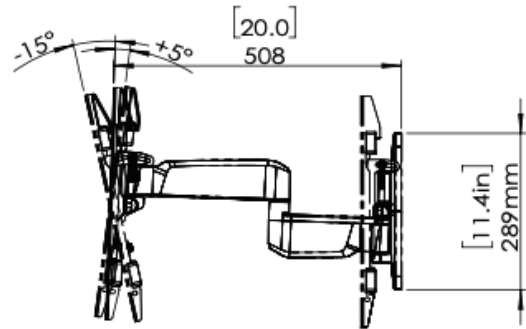

The ERMMM9-01B is a single stud full motion mount that fits most 32" to 65" TVs up to 75 lbs. Enhanced movement provides up to 15-degree tilt and 60-degree swivel for the best viewing angle. This mount can extend up to 20" and has a profile of 2.9". Level adjustment allows the TV to be properly leveled after installation. Safety tested and UL certified. Integrated cable management helps to conceal unsightly power and HDMI cables.

Features

- Fits most 32" to 65" TVs up to 75 lbs.
- Enhanced movement provides up to 15-degree tilt and 60-degree swivel for the best viewing angle.
- It extends up to 20" and has a profile of 2.9".
- Level adjustment allows the TV to be properly leveled after installation.
- Integrated cable management helps to conceal unsightly power and HDMI cables.

TV Compatibility

WARRANTY: 5-Year

Product Specifications	DIMENSIONS (W x H x D)	PRODUCT WEIGHT	LOAD CAPACITY	FINISH	AVAILABLE COLORS
	20.6" x 16.8" x 2.9"	8.36lbs.	75lbs.	Powder Coating	Black
523mm x 426mm x 73mm	3.76 KG	34 kg			

Product Dimensions

VESA: 100x100
to 400x400

TV INTERFACE

SIDE VIEW - TILTING

WALL PLATE

TOP VIEW