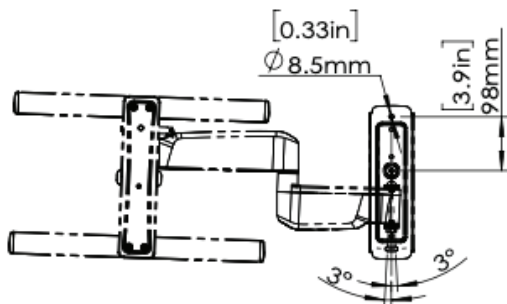

The ERMMM9-01B is a single stud full motion mount that fits most 32" to 65" TVs up to 75 lbs. Enhanced movement provides up to 15-degree tilt and 60-degree swivel for the best viewing angle. This mount can extend up to 20" and has a profile of 2.9". Level adjustment allows the TV to be properly leveled after installation. Safety tested and UL certified. Integrated cable management helps to conceal unsightly power and HDMI cables.

Features

- Fits most 32" to 65" TVs up to 75 lbs.
- Enhanced movement provides up to 15-degree tilt and 60-degree swivel for the best viewing angle.
- It extends up to 20" and has a profile of 2.9".
- Level adjustment allows the TV to be properly leveled after installation.
- Integrated cable management helps to conceal unsightly power and HDMI cables.

TV Compatibility

WARRANTY: 5-Year

Product Specifications	DIMENSIONS (W x H x D)	PRODUCT WEIGHT	LOAD CAPACITY	FINISH	AVAILABLE COLORS
	20.6" x 16.8" x 2.9"	8.36lbs.	75lbs.	Powder Coating	Black
523mm x 426mm x 73mm	3.76 KG	34 kg			

Product Dimensions

VESA: 100x100
to 400x400

TV INTERFACE

SIDE VIEW - TILTING

WALL PLATE

TOP VIEW