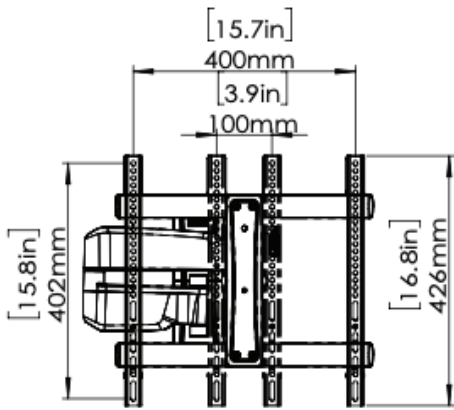

The ERMMM9-01B is a single stud full motion mount that fits most 32" to 65" TVs up to 75 lbs. Enhanced movement provides up to 15-degree tilt and 60-degree swivel for the best viewing angle. This mount can extend up to 20" and has a profile of 2.9". Level adjustment allows the TV to be properly leveled after installation. Safety tested and UL certified. Integrated cable management helps to conceal unsightly power and HDMI cables.

Features

- Fits most 32" to 65" TVs up to 75 lbs.
- Enhanced movement provides up to 15-degree tilt and 60-degree swivel for the best viewing angle.
- It extends up to 20" and has a profile of 2.9".
- Level adjustment allows the TV to be properly leveled after installation.
- Integrated cable management helps to conceal unsightly power and HDMI cables.

TV Compatibility

WARRANTY: 5-Year

Product Specifications	DIMENSIONS (W x H x D)	PRODUCT WEIGHT	LOAD CAPACITY	FINISH	AVAILABLE COLORS
	20.6" x 16.8" x 2.9"	8.36lbs.	75lbs.	Powder Coating	Black
523mm x 426mm x 73mm	3.76 KG	34 kg			

Product Dimensions

VESA: 100x100
to 400x400

TV INTERFACE

SIDE VIEW - TILTING

WALL PLATE

TOP VIEW