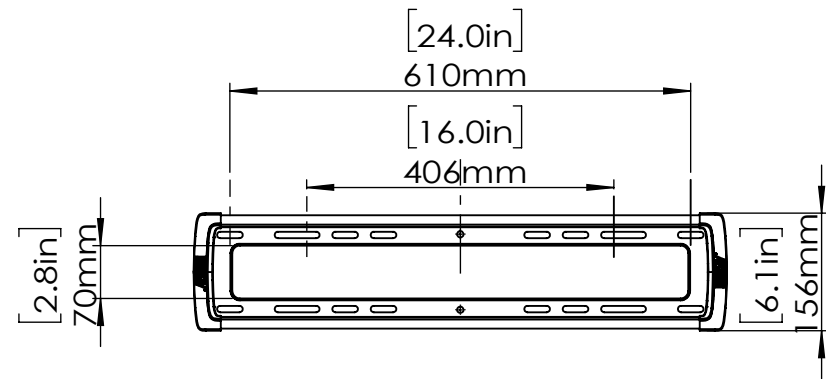

TV INTERFACE

Technical Drawing

REV 00

Model Number	ERMTL6-01
Maximum TV Weight	132 LBS
TV Size Range	32-65"
Net Weight	5.17 LBS
Gross Weight	7.44 LBS
Product Dimension	27.8" x 16.7" x 2.4"

THE INFORMATION CONTAINED IN THIS DRAWING IS THE CONFIDENTIAL AND PROPERTY OF SHENZHEN BESTQI INNOVATION TECHNOLOGY CO.,LTD. ANY REPRODUCTION OR DISCLOSED WITHOUT THE WRITTEN PERMISSION OF BSQ IS PROHIBITED.

3-D View

WALL PLATE

TOP VIEW

SIDE VIEW - TILTING

LEVEL ADJUSTMENT

SHIP WITH