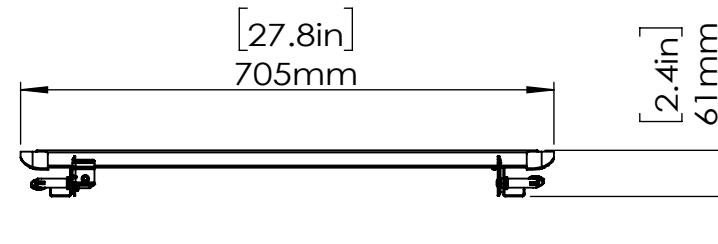

TV INTERFACE

Technical Drawing

REV 00

Model Number	ERMTL6-01
Maximum TV Weight	132 LBS
TV Size Range	32-65"
Net Weight	5.17 LBS
Gross Weight	7.44 LBS
Product Dimension	27.8" x 16.7" x 2.4"

THE INFORMATION CONTAINED IN THIS DRAWING IS THE CONFIDENTIAL AND PROPERTY OF SHENZHEN BESTQI INNOVATION TECHNOLOGY CO.,LTD. ANY REPRODUCTION OR DISCLOSED WITHOUT THE WRITTEN PERMISSION OF BSQ IS PROHIBITED.

3-D View

WALL PLATE

TOP VIEW

SIDE VIEW - TILTING

LEVEL ADJUSTMENT

SHIP WITH