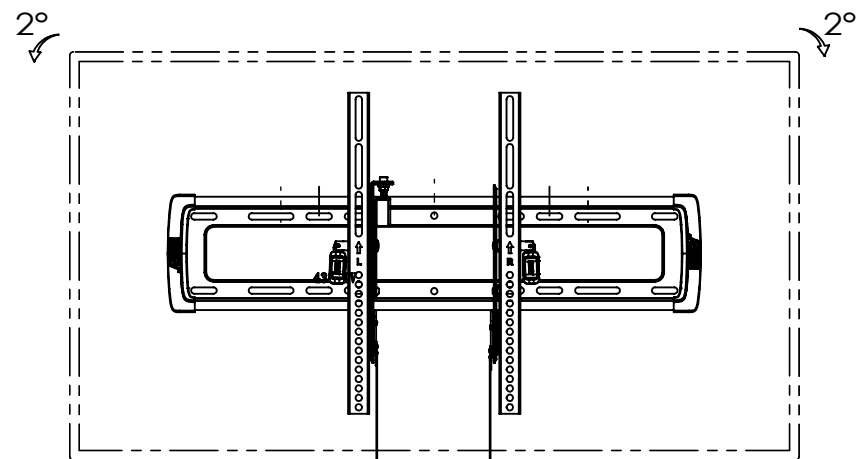

TV INTERFACE

Technical Drawing

REV 00

Model Number	ERMTL6-01
Maximum TV Weight	132 LBS
TV Size Range	32-65"
Net Weight	5.17 LBS
Gross Weight	7.44 LBS
Product Dimension	27.8" x 16.7" x 2.4"

THE INFORMATION CONTAINED IN THIS DRAWING IS THE CONFIDENTIAL AND PROPERTY OF SHENZHEN BESTQI INNOVATION TECHNOLOGY CO.,LTD. ANY REPRODUCTION OR DISCLOSED WITHOUT THE WRITTEN PERMISSION OF BSQ IS PROHIBITED.

3-D View

WALL PLATE

TOP VIEW

SIDE VIEW - TILTING

LEVEL ADJUSTMENT

SHIP WITH