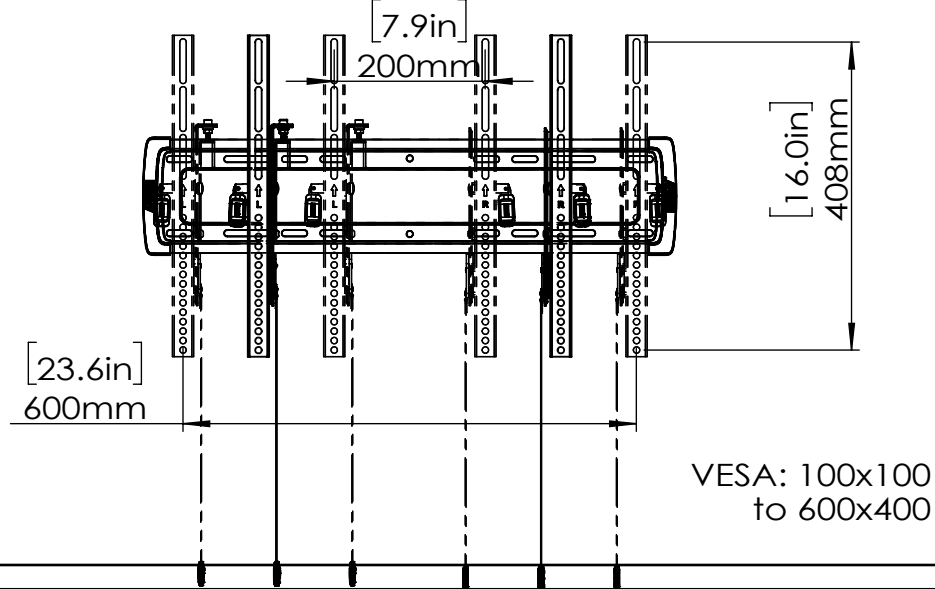

TV INTERFACE

Technical Drawing

REV 00

Model Number	ERMTL6-01
Maximum TV Weight	132 LBS
TV Size Range	32-65"
Net Weight	5.17 LBS
Gross Weight	7.44 LBS
Product Dimension	27.8" x 16.7" x 2.4"

THE INFORMATION CONTAINED IN THIS DRAWING IS THE CONFIDENTIAL AND PROPERTY OF SHENZHEN BESTQI INNOVATION TECHNOLOGY CO.,LTD. ANY REPRODUCTION OR DISCLOSED WITHOUT THE WRITTEN PERMISSION OF BSQ IS PROHIBITED.

3-D View

WALL PLATE

TOP VIEW

SIDE VIEW - TILTING

LEVEL ADJUSTMENT

SHIP WITH