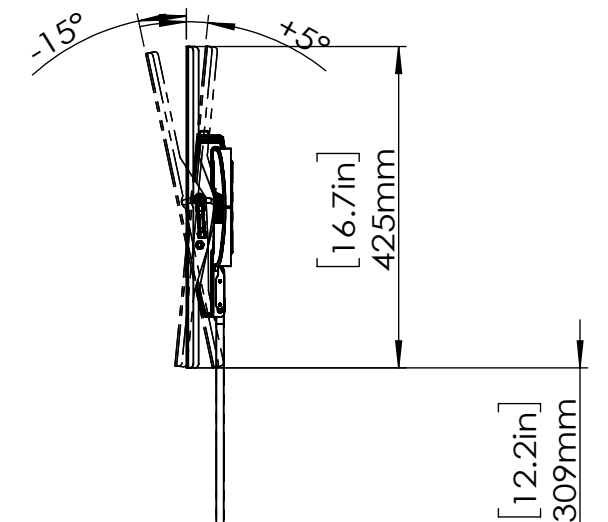

TV INTERFACE

Technical Drawing

REV 00

Model Number	ERMTL6-01
Maximum TV Weight	132 LBS
TV Size Range	32-65"
Net Weight	5.17 LBS
Gross Weight	7.44 LBS
Product Dimension	27.8" x 16.7" x 2.4"

THE INFORMATION CONTAINED IN THIS DRAWING IS THE CONFIDENTIAL AND PROPERTY OF SHENZHEN BESTQI INNOVATION TECHNOLOGY CO.,LTD. ANY REPRODUCTION OR DISCLOSED WITHOUT THE WRITTEN PERMISSION OF BSQ IS PROHIBITED.

3-D View

WALL PLATE

TOP VIEW

SIDE VIEW - TILTING

LEVEL ADJUSTMENT

SHIP WITH