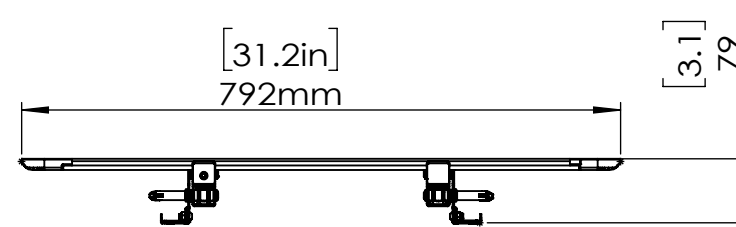

TV INTERFACE

Technical Drawing

REV 00

Model Number	ERMTL7-01
Maximum TV Weight	150 LBS
TV Size Range	42"-98"
Net Weight	9.6 LBS
Gross Weight	12.6 LBS
Product Dimension	31.2" x 16.5" x 3.1"

THE INFORMATION CONTAINED IN THIS DRAWING IS THE CONFIDENTIAL AND PROPERTY OF SHENZHEN BESTQI INNOVATION TECHNOLOGY CO.,LTD. ANY REPRODUCTION OR DISCLOSED WITHOUT THE WRITTEN PERMISSION OF BSQ IS PROHIBITED.

3-D View

WALL PLATE

TOP VIEW

SIDE VIEW - TILTING

SHIP WITH

LEVEL ADJUSTMENT

SIDE VIEW