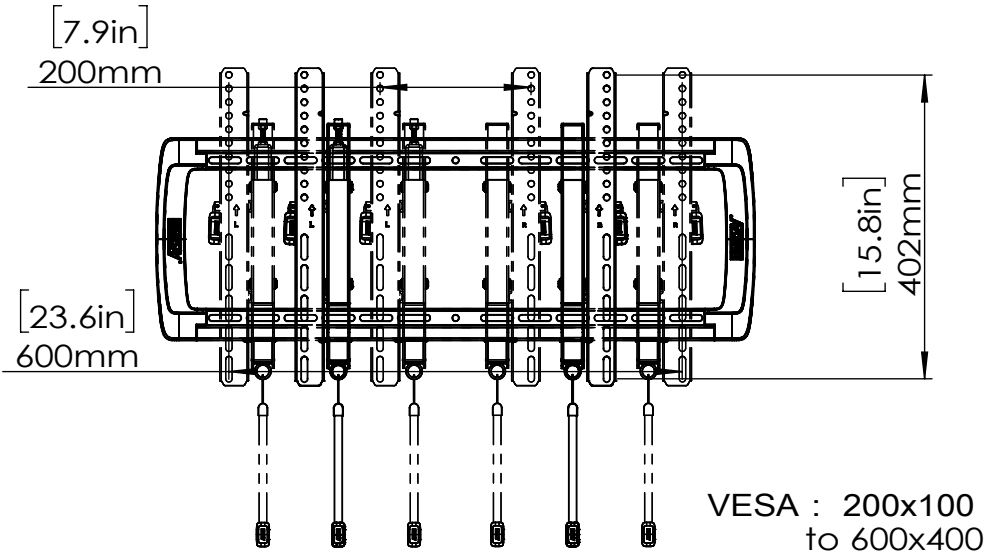

TV INTERFACE

Technical Drawing

REV 00

Model Number	ERMTL7-01
Maximum TV Weight	150 LBS
TV Size Range	42"-98"
Net Weight	9.6 LBS
Gross Weight	12.6 LBS
Product Dimension	31.2" x 16.5" x 3.1"

THE INFORMATION CONTAINED IN THIS DRAWING IS THE CONFIDENTIAL AND PROPERTY OF SHENZHEN BESTQI INNOVATION TECHNOLOGY CO.,LTD. ANY REPRODUCTION OR DISCLOSED WITHOUT THE WRITTEN PERMISSION OF BSQ IS PROHIBITED.

3-D View

WALL PLATE

TOP VIEW

SIDE VIEW - TILTING

SHIP WITH

LEVEL ADJUSTMENT

SIDE VIEW