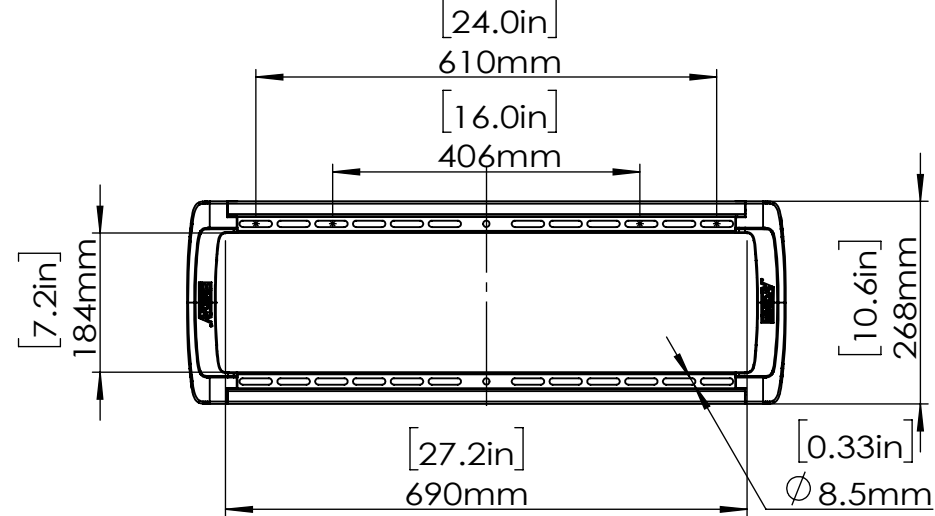

TV INTERFACE

Technical Drawing

REV 00

Model Number	ERMTL7-01
Maximum TV Weight	150 LBS
TV Size Range	42"-98"
Net Weight	9.6 LBS
Gross Weight	12.6 LBS
Product Dimension	31.2" x 16.5" x 3.1"

THE INFORMATION CONTAINED IN THIS DRAWING IS THE CONFIDENTIAL AND PROPERTY OF SHENZHEN BESTQI INNOVATION TECHNOLOGY CO.,LTD. ANY REPRODUCTION OR DISCLOSED WITHOUT THE WRITTEN PERMISSION OF BSQ IS PROHIBITED.

3-D View

WALL PLATE

TOP VIEW

SIDE VIEW - TILTING

SHIP WITH

LEVEL ADJUSTMENT

SIDE VIEW