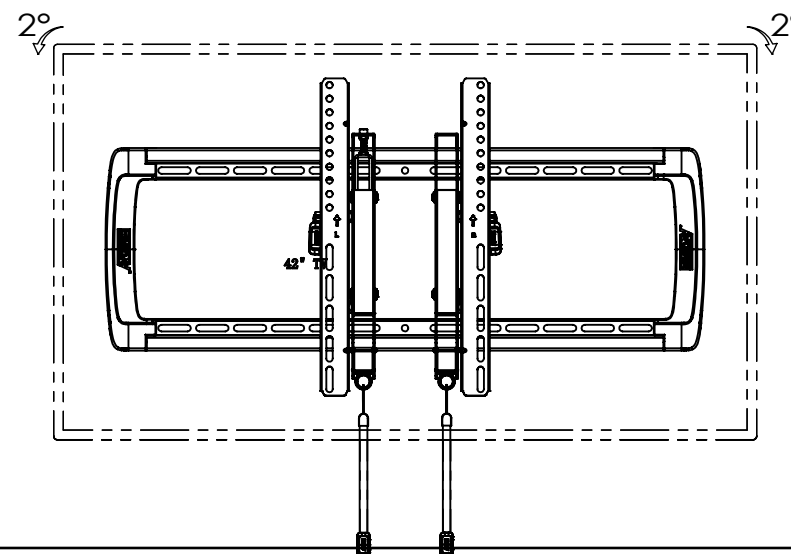

TV INTERFACE

Technical Drawing

REV 00

Model Number	ERMTL7-01
Maximum TV Weight	150 LBS
TV Size Range	42"-98"
Net Weight	9.6 LBS
Gross Weight	12.6 LBS
Product Dimension	31.2" x 16.5" x 3.1"

THE INFORMATION CONTAINED IN THIS DRAWING IS THE CONFIDENTIAL AND PROPERTY OF SHENZHEN BESTQI INNOVATION TECHNOLOGY CO.,LTD. ANY REPRODUCTION OR DISCLOSED WITHOUT THE WRITTEN PERMISSION OF BSQ IS PROHIBITED.

3-D View

WALL PLATE

TOP VIEW

SIDE VIEW - TILTING

SHIP WITH

LEVEL ADJUSTMENT

SIDE VIEW