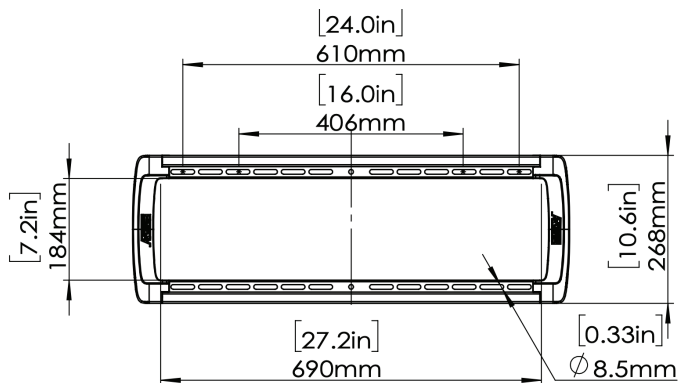

ERMTL7 is a Large Extend Tilt Mount for TVs 42" to 98". Extension functionality allows for an increased tilting range and easy cable access. Tilting functionality helps reduce reflections and enhances the viewing experience. Level adjustment of ± 2 enables the TV to be adjusted post-installation for a better viewing experience. The unique latching mechanism allows the TV to be securely attached and removed from the wall plate quickly and easily. Horizontal shift allows the TV to be moved horizontally on the wall plate to allow

Features

- Fits 42" to 98" TVs up to 150 lbs in weight.
- Industry-leading design allows effortless TV positioning regardless of size and weight.
- Enhanced movement provides up to 15° tilt for the best viewing angle.
- Extend up to 6.5" for easy cable access and retract back to 3.1" for a low-profile look.
- Pull cord lock allows easy and reliable locking or unlocking of your TV.

TV Compatibility

WARRANTY: 5-Year

Product Specifications	DIMENSIONS (W x H x D)	PRODUCT WEIGHT	LOAD CAPACITY	FINISH	AVAILABLE COLORS
	31.2" x 16.5" 3.1"	9.6lbs.	150lbs.	Powder Coating	Black
792mm x 419mm x 78mm	4.3 KG	68 KG			

Product Dimensions

TV INTERFACE

SIDE VIEW - TILTING

WALL PLATE

TOP VIEW