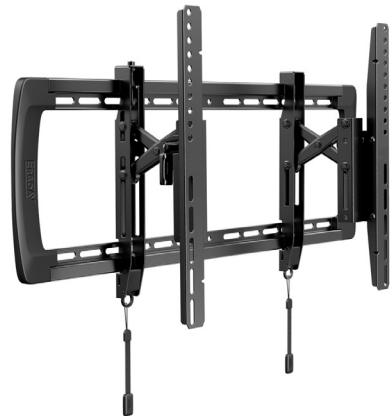

ERMTL7 is a Large Extend Tilt Mount for TVs 42" to 98". Extension functionality allows for an increased tilting range and easy cable access. Tilting functionality helps reduce reflections and enhances the viewing experience. Level adjustment of ± 2 enables the TV to be adjusted post-installation for a better viewing experience. The unique latching mechanism allows the TV to be securely attached and removed from the wall plate quickly and easily. Horizontal shift allows the TV to be moved horizontally on the wall plate to allow

Features

- Fits 42" to 98" TVs up to 150 lbs in weight.
- Industry-leading design allows effortless TV positioning regardless of size and weight.
- Enhanced movement provides up to 15° tilt for the best viewing angle.
- Extend up to 6.5" for easy cable access and retract back to 3.1" for a low-profile look.
- Pull cord lock allows easy and reliable locking or unlocking of your TV.

TV Compatibility

WARRANTY: 5-Year

Product Specifications	DIMENSIONS (W x H x D)	PRODUCT WEIGHT	LOAD CAPACITY	FINISH	AVAILABLE COLORS
	31.2" x 16.5" 3.1"	9.6lbs.	150lbs.	Powder Coating	Black
792mm x 419mm x 78mm	4.3 KG	68 KG			

Product Dimensions

TV INTERFACE

SIDE VIEW - TILTING

WALL PLATE

TOP VIEW