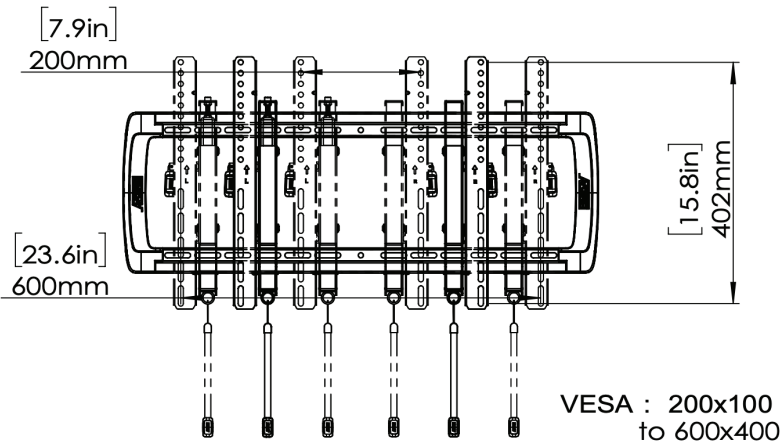

ERMTL7 is a Large Extend Tilt Mount for TVs 42" to 98". Extension functionality allows for an increased tilting range and easy cable access. Tilting functionality helps reduce reflections and enhances the viewing experience. Level adjustment of ± 2 enables the TV to be adjusted post-installation for a better viewing experience. The unique latching mechanism allows the TV to be securely attached and removed from the wall plate quickly and easily. Horizontal shift allows the TV to be moved horizontally on the wall plate to allow

Features

- Fits 42" to 98" TVs up to 150 lbs in weight.
- Industry-leading design allows effortless TV positioning regardless of size and weight.
- Enhanced movement provides up to 15° tilt for the best viewing angle.
- Extend up to 6.5" for easy cable access and retract back to 3.1" for a low-profile look.
- Pull cord lock allows easy and reliable locking or unlocking of your TV.

TV Compatibility

WARRANTY: 5-Year

Product Specifications	DIMENSIONS (W x H x D)	PRODUCT WEIGHT	LOAD CAPACITY	FINISH	AVAILABLE COLORS
	31.2" x 16.5" 3.1"	9.6lbs.	150lbs.	Powder Coating	Black
792mm x 419mm x 78mm	4.3 KG	68 KG			

Product Dimensions

TV INTERFACE

SIDE VIEW - TILTING

WALL PLATE

TOP VIEW