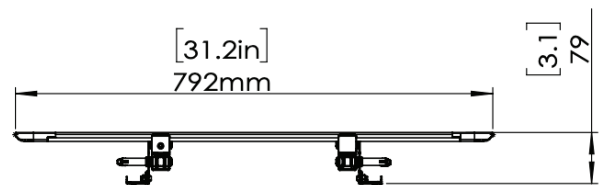

ERMTL7 is a Large Extend Tilt Mount for TVs 42" to 98". Extension functionality allows for an increased tilting range and easy cable access. Tilting functionality helps reduce reflections and enhances the viewing experience. Level adjustment of ± 2 enables the TV to be adjusted post-installation for a better viewing experience. The unique latching mechanism allows the TV to be securely attached and removed from the wall plate quickly and easily. Horizontal shift allows the TV to be moved horizontally on the wall plate to allow

Features

- Fits 42" to 98" TVs up to 150 lbs in weight.
- Industry-leading design allows effortless TV positioning regardless of size and weight.
- Enhanced movement provides up to 15° tilt for the best viewing angle.
- Extend up to 6.5" for easy cable access and retract back to 3.1" for a low-profile look.
- Pull cord lock allows easy and reliable locking or unlocking of your TV.

TV Compatibility

WARRANTY: 5-Year

Product Specifications	DIMENSIONS (W x H x D)	PRODUCT WEIGHT	LOAD CAPACITY	FINISH	AVAILABLE COLORS
	31.2" x 16.5" 3.1"	9.6lbs.	150lbs.	Powder Coating	Black
792mm x 419mm x 78mm	4.3 KG	68 KG			

Product Dimensions

TV INTERFACE

SIDE VIEW - TILTING

WALL PLATE

TOP VIEW