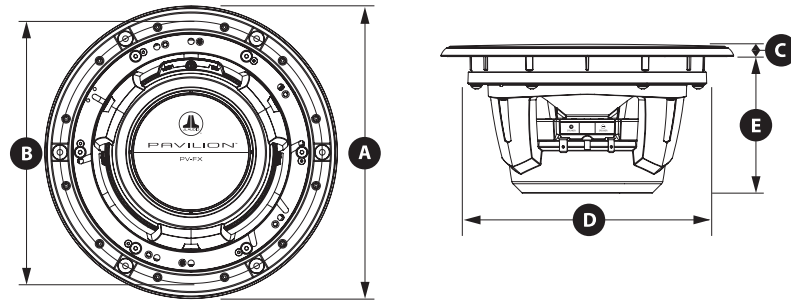

PAVILION™

PV-FX6 / PV-FX7 / PV-FX8

	PV-FX6	PV-FX7	PV-FX8
A	8.34 in / 212 mm	9.13 in / 232 mm	10.25 in / 260 mm
B	9.65 in / 245 mm	10.45 in / 265 mm	11.55 in / 293 mm
B	7.39 in / 188 mm	8.18 in / 208 mm	9.27 in / 235 mm
C	0.37 in / 9 mm	0.38 in / 10 mm	0.48 in / 12 mm
D	6.875 in / 175 mm	7.625 in / 194 mm	8.75 in / 222 mm
E	3.87 in / 98 mm	4.26 in / 108 mm	6.30 in / 160 mm
TW	0.80 in / 20 mm	1.00 in / 25 mm	1.25 in / 32 mm
RMS	60 W	80 W	100 W
WATT	30 - 120 W	40 - 160 W	50 - 200 W
SPL	89.5 dB @ 1W/1m	91.0 dB @ 1W/1m	90.5 dB @ 1W/1m
FREQ	55 Hz – 25 KHz ± 3 dB	45 Hz – 25 KHz ± 3 dB	38 Hz – 20 KHz ± 3 dB
ZNOM	4 Ω	4 Ω	4 Ω
IB	✓	✓	✓

EN

IMPORTANT:

- Installation requires appropriate tools and safety equipment. Professional installation is recommended.
- This product is water-resistant. Do not submerge or subject to high-pressure water spray.
- Before cutting or drilling, check for potential obstacles behind mounting surfaces.
- Wash with mild soap and rinse with freshwater only.

FR

IMPORTANT :

- L'installation nécessite des outils et des équipements de sécurité appropriés. Une installation par un professionnel est recommandée.
- Ce produit résiste à l'eau. Ne l'immergez pas ou ne le soumettez pas à un jet d'eau à haute pression.
- Avant de procéder au découpage ou au perçage, vérifiez l'absence d'obstacles potentiels derrière les surfaces de montage.
- Lavez ce produit avec un savon doux et rincez-le à l'eau douce uniquement.

ES

IMPORTANTE:

- Para la instalación se requieren herramientas y equipos de seguridad adecuados. Se recomienda que la instalación la realice un profesional.
- Este producto es resistente al agua. No se debe sumergir ni rociar con agua a alta presión.
- Antes de cortar o taladrar, compruebe que no haya obstáculos detrás de las superficies de montaje.
- Para lavarlo, use jabón suave y aclárelo solo con agua dulce.

DE

WICHTIG:

- Die Installation erfordert geeignetes Werkzeug und Sicherheitsausrüstung. Es wird eine Installation durch eine Fachkraft empfohlen.
- Dieses Produkt ist wasserbeständig. Nicht eintauchen oder Hochdruckwasserspray aussetzen.
- Kontrollieren Sie vor dem Schneiden oder Bohren, ob sich hinter den Montageflächen mögliche Hindernisse befinden.
- Mit milder Seife waschen und nur mit Süßwasser abspülen.

IT

IMPORTANTE:

- Per l'installazione si richiedono strumenti e attrezzature di sicurezza idonei. Si consiglia di far eseguire l'installazione da un professionista.
- Questo prodotto è resistente all'acqua. Non immergere o esporre a getti di acqua ad alta pressione.
- Prima di eseguire tagli o perforazioni, verificare la presenza di potenziali ostacoli dietro le superfici di montaggio.
- Pulire con del sapone delicato e risciacquare soltanto con acqua dolce.