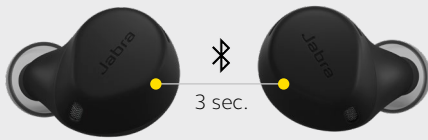

HOW TO PAIR

Push the buttons on both earbuds for three seconds and then follow the voice instructions to pair to your device.