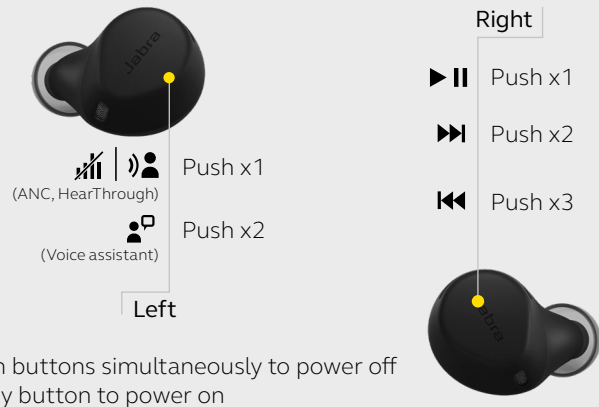

HOW TO PAIR

Push the buttons on both earbuds for three seconds and then follow the voice instructions to pair to your device.

HOW TO CHARGE

HOW TO USE – CALLS*

HOW TO USE – MUSIC*

Tap both buttons simultaneously to power off
Press any button to power on