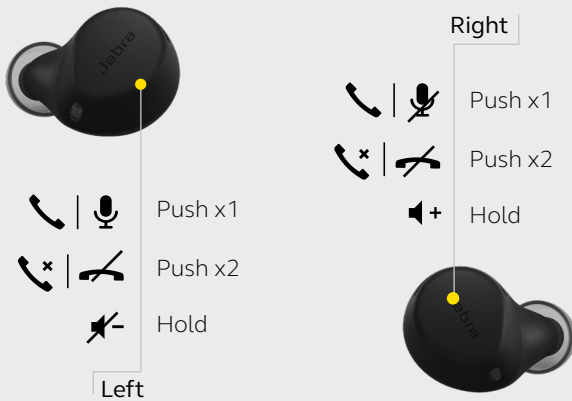

HOW TO PAIR

Push the buttons on both earbuds for three seconds and then follow the voice instructions to pair to your device.

HOW TO CHARGE

HOW TO USE – CALLS*

HOW TO USE – MUSIC*

Tap both buttons simultaneously to power off
Press any button to power on