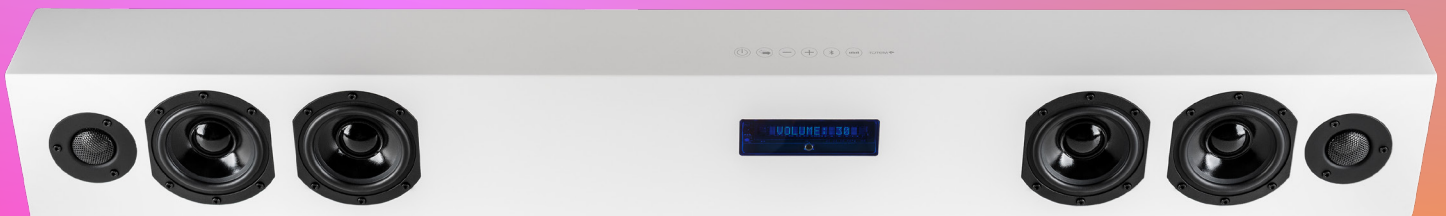

Unwavering for over 37-years, Totem Acoustic introduces "Kin by Totem" our sub brand that provides a unique portal with more accessible products. Targeted at a wider and more diverse audience, KIN offers audio solutions that are convenient, simple, versatile and with up-to-date technology. Discover your KIN · kinbytotem.com