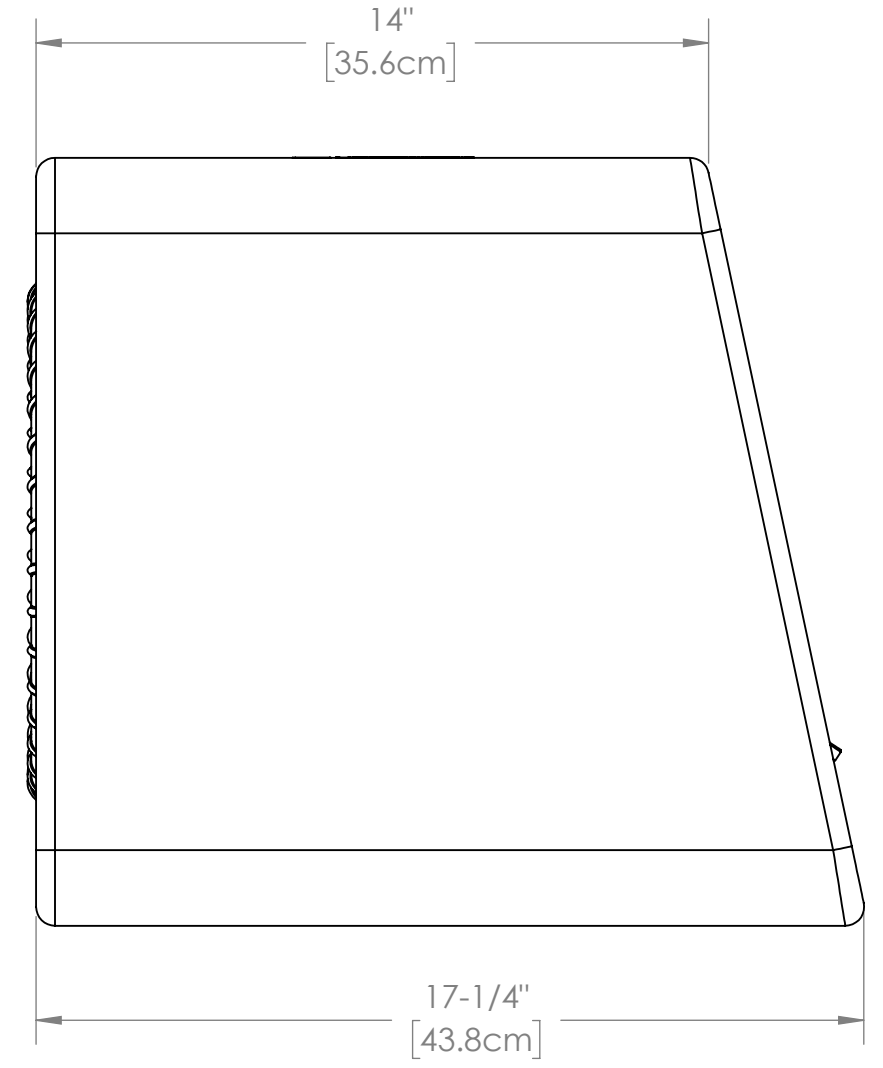

8 7 6 5 4 3 2 1

D
C
B
A

CUSTOMER SERVICE DIMENSIONS

	NAME	DATE
DRAWN	DSB	2/9/2022
CHECKED	CLB	2/9/2022

TITLE: **50DCWC122
GIFTBOX LINE ART**

PROPRIETARY AND CONFIDENTIAL
THE INFORMATION CONTAINED IN THIS DRAWING IS THE SOLE PROPERTY OF STILLWATER DESIGNS. ANY REPRODUCTION IN PART OR AS A WHOLE WITHOUT THE WRITTEN PERMISSION OF STILLWATER DESIGNS IS PROHIBITED.

SIZE	DWG. NO.	REV
B	50CWC-CSD	0

DO NOT SCALE DRAWING SCALE: 1:4 WEIGHT: SHEET 3 OF 4

8 7 6 5 4 3 2 1