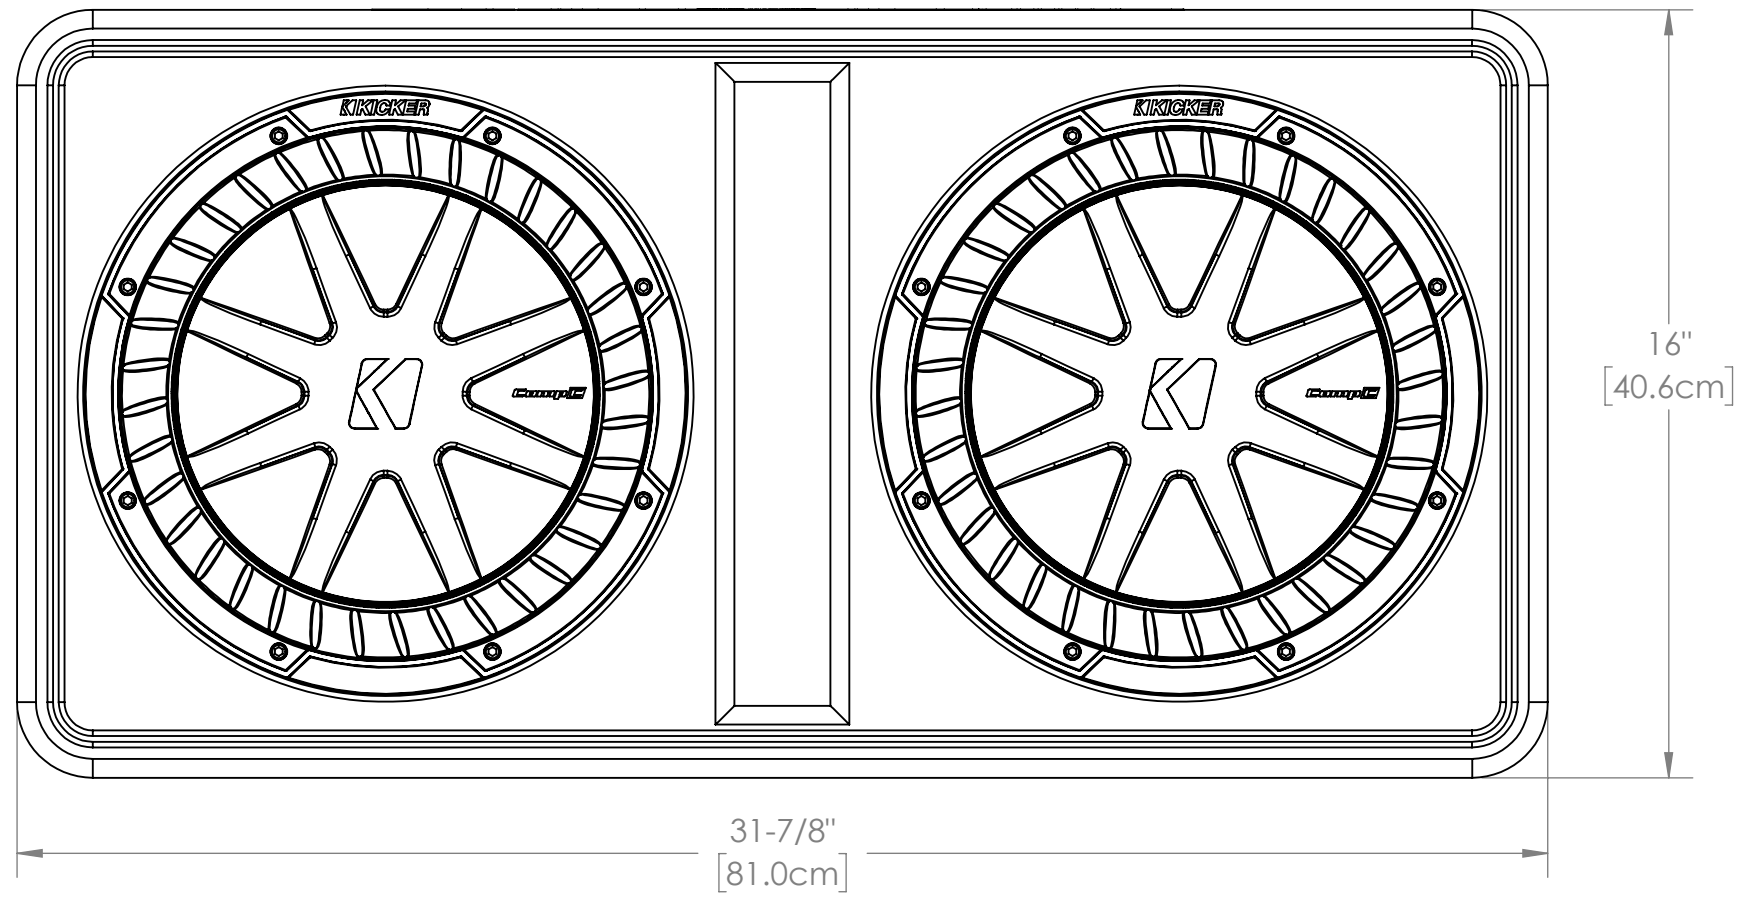

8 7 6 5 4 3 2 1

D
C
B
A

CUSTOMER SERVICE DIMENSIONS

	NAME	DATE
DRAWN	DSB	2/9/2022
CHECKED	CLB	2/9/2022

TITLE: **50DCWC122
GIFTBOX LINE ART**

PROPRIETARY AND CONFIDENTIAL
THE INFORMATION CONTAINED IN THIS DRAWING IS THE SOLE PROPERTY OF STILLWATER DESIGNS. ANY REPRODUCTION IN PART OR AS A WHOLE WITHOUT THE WRITTEN PERMISSION OF STILLWATER DESIGNS IS PROHIBITED.

SIZE	DWG. NO.	REV
B	50CWC-CSD	0

DO NOT SCALE DRAWING SCALE: 1:4 WEIGHT: SHEET 3 OF 4

8 7 6 5 4 3 2 1