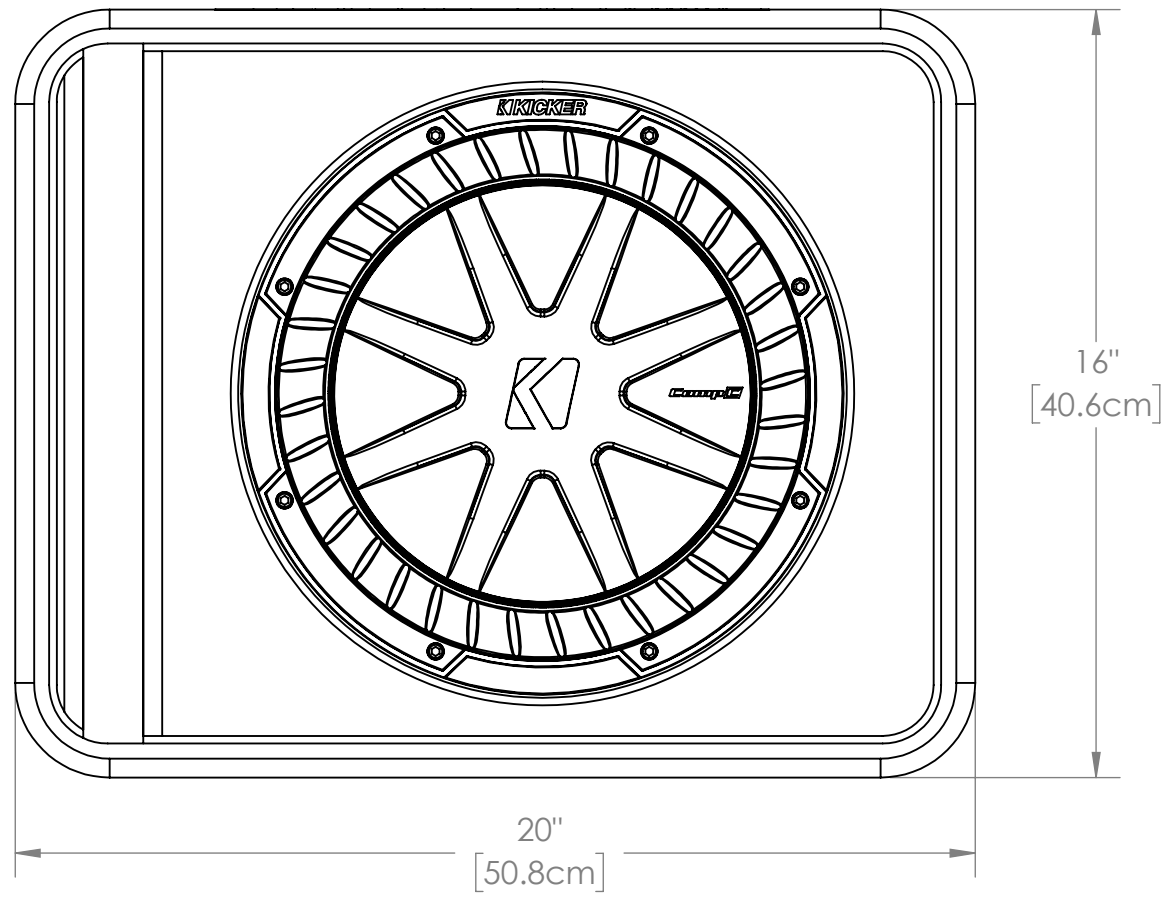

8 7 6 5 4 3 2 1

D
C
B
A

D
C
B
A

8 7 6 5 4 3 2 1

CUSTOMER SERVICE DIMENSIONS

	NAME	DATE
DRAWN	DSB	2/9/2022
CHECKED	CLB	2/9/2022

TITLE: **50VCWC122
GIFTBOX LINE ART**

PROPRIETARY AND CONFIDENTIAL
THE INFORMATION CONTAINED IN THIS DRAWING IS THE SOLE PROPERTY OF STILLWATER DESIGNS. ANY REPRODUCTION IN PART OR AS A WHOLE WITHOUT THE WRITTEN PERMISSION OF STILLWATER DESIGNS IS PROHIBITED.

SIZE	DWG. NO.	REV
B	50CWC-CSD	0

DO NOT SCALE DRAWING SCALE: 1:4 WEIGHT: SHEET 4 OF 4