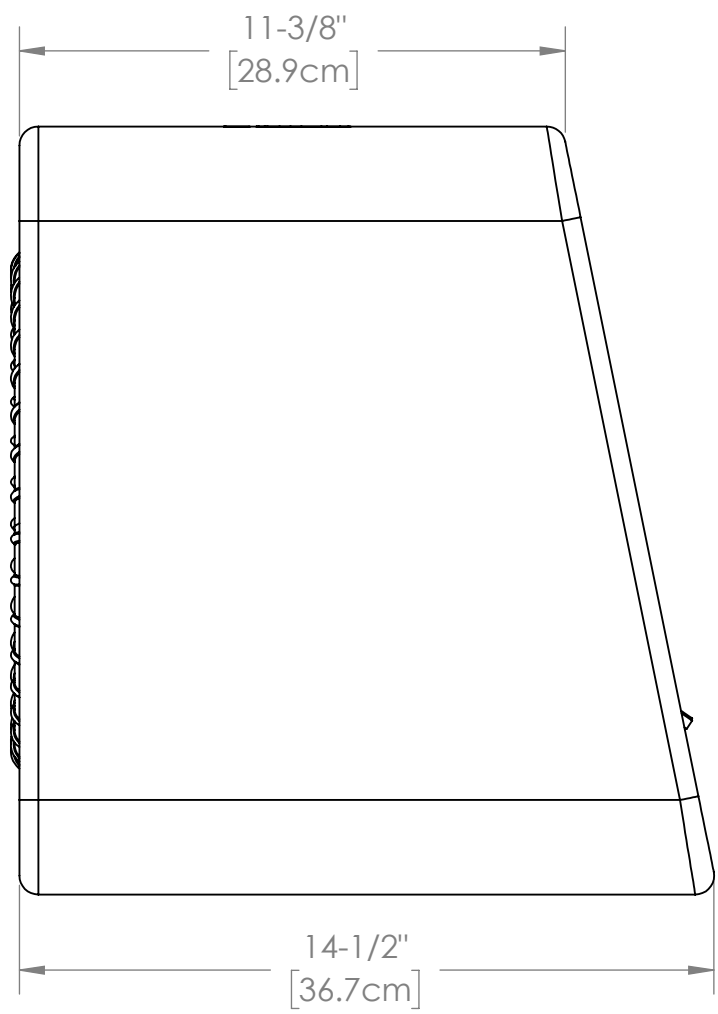

8 7 6 5 4 3 2 1

D
C
B
A

D
C
B
A

8 7 6 5 4 3 2 1

CUSTOMER SERVICE DIMENSIONS

	NAME	DATE
DRAWN	DSB	2/9/2022
CHECKED	CLB	2/9/2022

TITLE: **50VCWC122
GIFTBOX LINE ART**

PROPRIETARY AND CONFIDENTIAL
THE INFORMATION CONTAINED IN THIS DRAWING IS THE SOLE PROPERTY OF STILLWATER DESIGNS. ANY REPRODUCTION IN PART OR AS A WHOLE WITHOUT THE WRITTEN PERMISSION OF STILLWATER DESIGNS IS PROHIBITED.

SIZE	DWG. NO.	REV
B	50CWC-CSD	0

DO NOT SCALE DRAWING SCALE: 1:4 WEIGHT: SHEET 4 OF 4