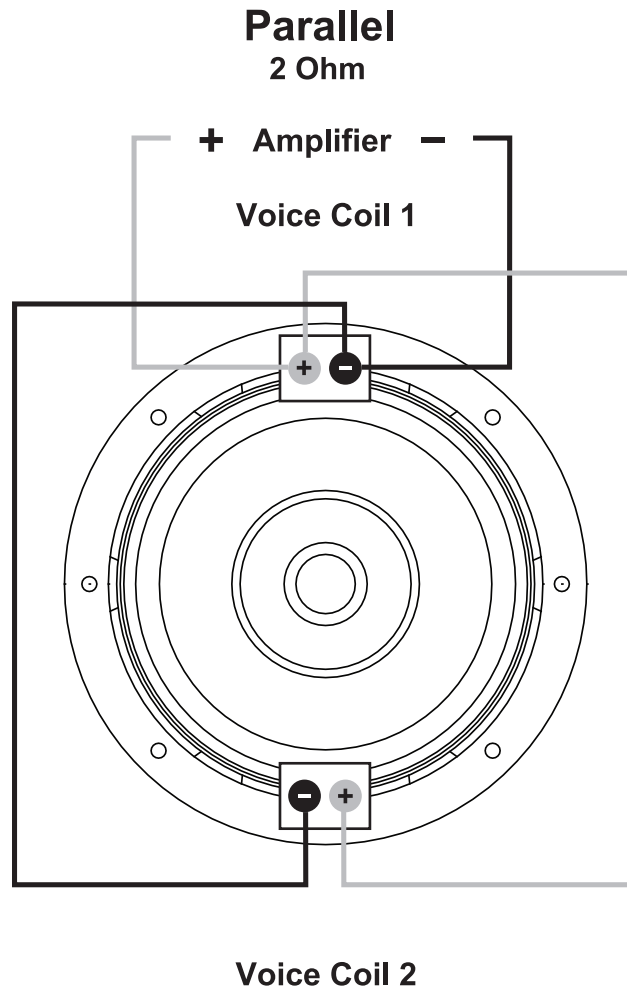

WIRING DIAGRAM

SPECIFICATIONS

	RMS W	MAX W	NOM. IMP. Ohm	OUTER DIAMETER in	MOUNTING HOLE in	MOUNTING DEPTH in	Xmax +/- max. mm	SD cm ²	Mms g	Re Ohm	Fs Hz	Qms	Qes	Qts	VAS L	SPL dB/1W	Le mH	VC in
RW1-252	800	1600	2 + 2	10.78	9.44	6.53	18	332	217.9	2 x 2	37.6	6.59	0.56	0.52	12.7	83	2.6	3
RW1-254	800	1600	4 + 4	10.78	9.44	6.53	18	332	237	4 x 4	32	4.92	0.43	0.39	12.7	83.3	2.6	3
RW1-302	1000	2000	2 + 2	12.83	11.10	7.32	20	495	274.9	2 x 2	33.4	3.88	0.63	0.54	28.3	84	2.6	3
RW1-304	1000	2000	4 + 4	12.83	11.10	7.32	20	495	312	4 x 4	30	3.30	0.43	0.38	28.3	85.3	2.6	3

RECOMMENDED ENCLOSURES

	VENTED ENCLOSURE SOUND QUALITY					
	VOLUME	-3dB FREQ.	TUNING FREQ.	PORT DIAMETER	PORT AREA	PORT LENGTH
	Vb ft ³	F3 Hz	Fb Hz	in	in ²	in
RW1-252	2	24	27	4	12.57	17
RW1-254	2	24	27	4	12.57	17
RW1-302	2	25	28	4	12.57	15.5
RW1-304	2	25	28	4	12.57	15.5

	VENTED ENCLOSURE SPL					
	VOLUME	-3dB FREQ.	TUNING FREQ.	PORT DIAMETER	PORT AREA	PORT LENGTH
	Vb ft ³	F3 Hz	Fb Hz	in	in ²	in
RW1-252	1.25	37	41	4	12.57	10
RW1-254	1.25	37	41	4	12.57	10
RW1-302	1.75	38	41	6	28.27	18
RW1-304	1.75	38	41	6	28.27	18