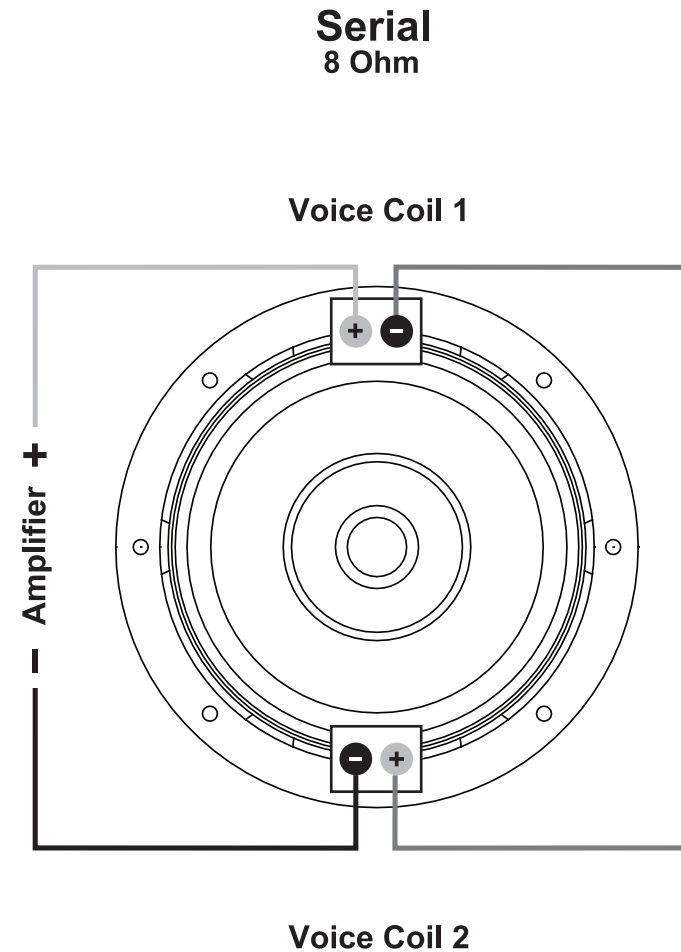

WIRING DIAGRAM

SPECIFICATIONS

	RMS W	MAX W	NOM. IMP. Ohm	OUTER DIAMETER in	MOUNTING HOLE in	MOUNTING DEPTH in	Xmax +/- max. mm	SD cm ²	Mms g	Re Ohm	Fs Hz	Qms	Qes	Qts	VAS L	SPL dB/1W	Le mH	VC in
RW1-252	800	1600	2 + 2	10.78	9.44	6.53	18	332	217.9	2 x 2	37.6	6.59	0.56	0.52	12.7	83	2.6	3
RW1-254	800	1600	4 + 4	10.78	9.44	6.53	18	332	237	4 x 4	32	4.92	0.43	0.39	12.7	83.3	2.6	3
RW1-302	1000	2000	2 + 2	12.83	11.10	7.32	20	495	274.9	2 x 2	33.4	3.88	0.63	0.54	28.3	84	2.6	3
RW1-304	1000	2000	4 + 4	12.83	11.10	7.32	20	495	312	4 x 4	30	3.30	0.43	0.38	28.3	85.3	2.6	3

RECOMMENDED ENCLOSURES

	VENTED ENCLOSURE SOUND QUALITY					
	VOLUME	-3dB FREQ.	TUNING FREQ.	PORT DIAMETER	PORT AREA	PORT LENGTH
	Vb ft ³	F3 Hz	Fb Hz	in	in ²	in
RW1-252	2	24	27	4	12.57	17
RW1-254	2	24	27	4	12.57	17
RW1-302	2	25	28	4	12.57	15.5
RW1-304	2	25	28	4	12.57	15.5

	VENTED ENCLOSURE SPL					
	VOLUME	-3dB FREQ.	TUNING FREQ.	PORT DIAMETER	PORT AREA	PORT LENGTH
	Vb ft ³	F3 Hz	Fb Hz	in	in ²	in
RW1-252	1.25	37	41	4	12.57	10
RW1-254	1.25	37	41	4	12.57	10
RW1-302	1.75	38	41	6	28.27	18
RW1-304	1.75	38	41	6	28.27	18