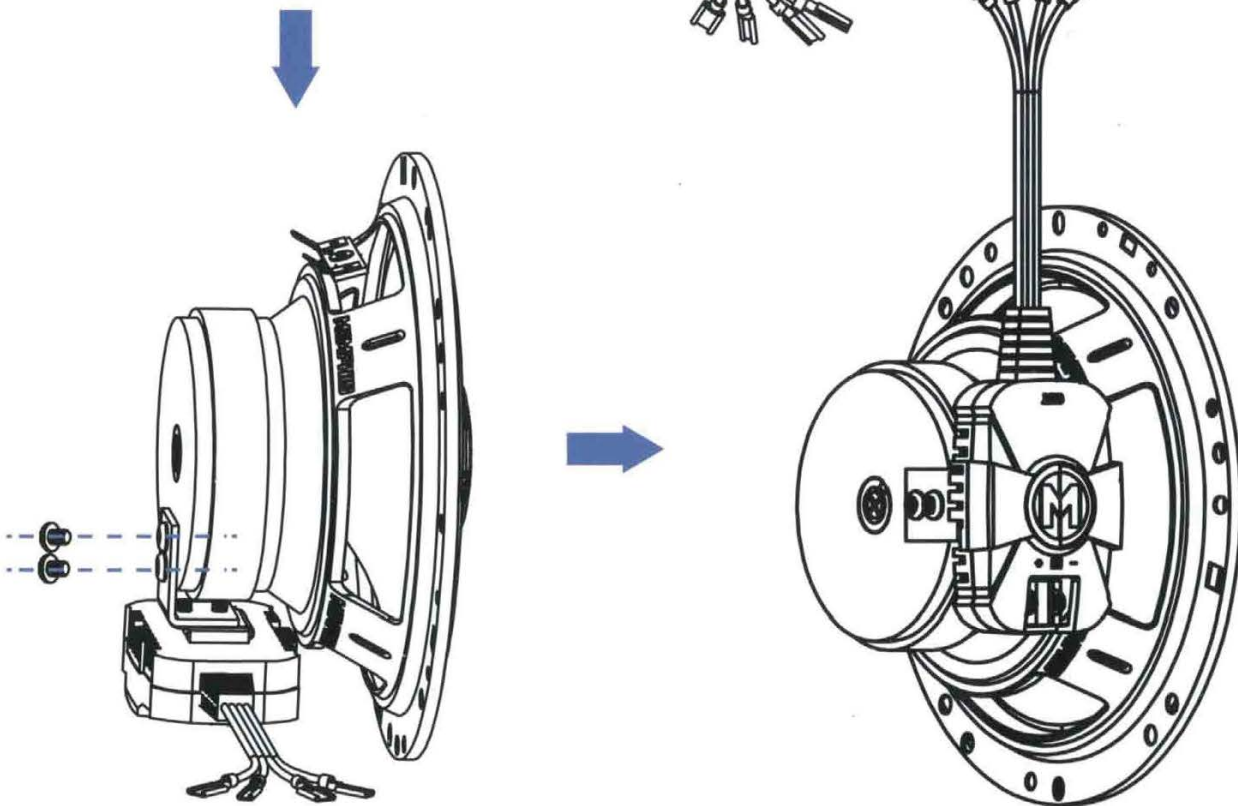

### SURFACE MOUNTING

FRONT CASING

TWEETER

FLAT BASE

PANEL

# MCLIP CROSSOVER MOUNTING

- 1. SCREW MCLIP INTO L-BRACKET**
- 2. SLIDE CROSSOVER ONTO CLIP**

- 3. SCREW L-BRACKET INTO CORRESPONDING HOLES ON BACK OF WOOFER MAGNET**

- 4. CROSSOVER CAN BE QUICKLY REMOVED FROM M-CLIP BY SLIDING UPWARDS AWAY FROM MAGNET**