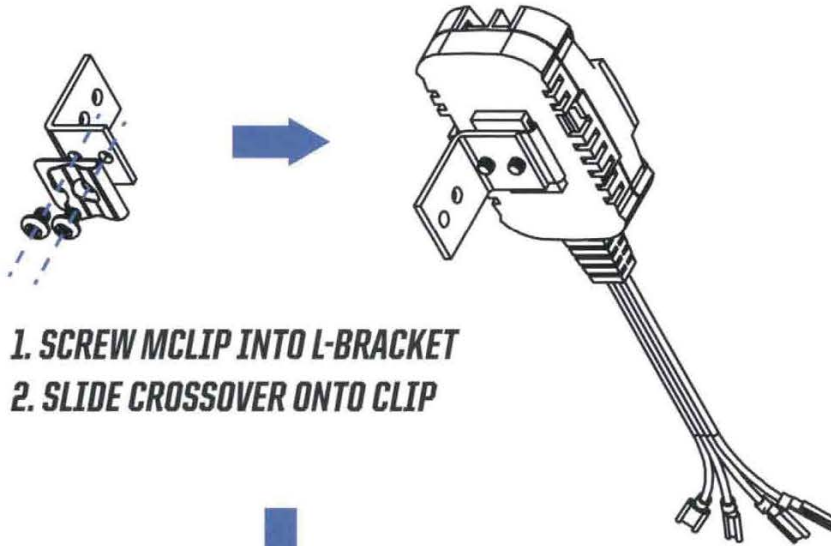

# MCLIP CROSSOVER MOUNTING

- 1. SCREW MCLIP INTO L-BRACKET**
- 2. SLIDE CROSSOVER ONTO CLIP**

- 3. SCREW L-BRACKET INTO CORRESPONDING HOLES ON BACK OF WOOFER MAGNET**

- 4. CROSSOVER CAN BE QUICKLY REMOVED FROM M-CLIP BY SLIDING UPWARDS AWAY FROM MAGNET**