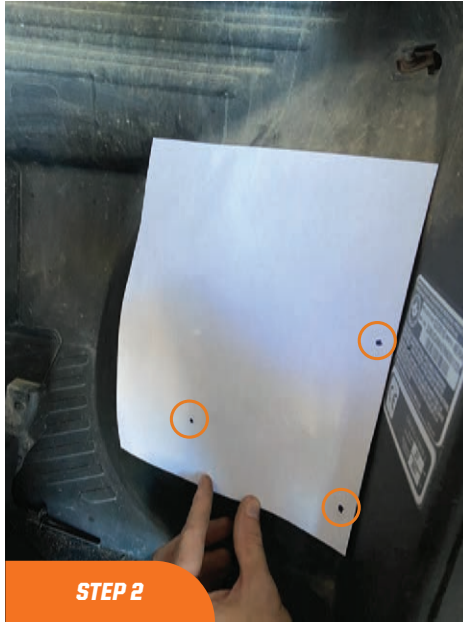

DRIVER SIDE SPEAKER INSTALLATION

Remove the factory nuts in these two locations

Align the template with the factory hole locations then mark the additional hole location with a scribe tool.

Drill a 5/16" hole in the marked location. Place the speaker pod in the kick panel location and align the threaded inserts on the back of the pod with these 3 holes.