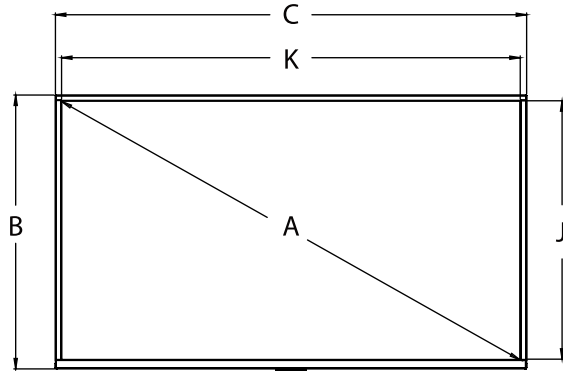

**Mechanical**

<b>SIZE (W x H x D)</b>	ODTV5504: 49.09" x 28.54" x 3.11" (1247 x 725 x 79mm) ODTV6504: 57.59" x 33.31" x 3.11" (1463 x 846 x 79mm)
<b>WEIGHT</b>	ODTV5504: 37.5lb (17.0kg) ODTV6504: 50.7lb (22.99kg)
<b>VESA MOUNT</b>	ODTV5504: 300 x 200mm ODTV6504: 300 x 200mm
<b>COLOR</b>	Black

**Package Specifications**

	PACKAGE SIZE (W x H x D)	PACKAGE SHIP WEIGHT	PACKAGE UPC CODE	PACKAGE CONTENTS	UNITS IN PACKAGE
<b>ODTV5504:</b>	53.97" x 33.30" x 8.97" (1371 x 846 x 228mm)	59.5lb (26.99kg)	735029354512	Display, Outdoor Rated Smart TV Remote, Magic Remote™, Manual, Outdoor Tilting TV Wall Mount, IR Emitter, Adhesive Cable Tie Holder (x3), Technical Support Insert, Warranty Insert	1
<b>ODTV6504:</b>	62.51" x 38.46" x 8.97" (1588 x 977 x 228mm)	78lb (35.38kg)	735029354604		

**FRONT VIEW**

**SIDE VIEW**

**BACK VIEW**

All dimensions = inch (mm)

Display Size	Dimension "A"	Dimension "B"	Dimension "C"	Dimension "D"	Dimension "E"	Dimension "F"	Dimension "G"	Dimension "H"	Dimension "I"	Dimension "J"	Dimension "K"
<b>ODTV5504:</b>	54.64" (1388mm)	28.54" (725mm)	49.09" (1247mm)	1.61" (41mm)	3.11" (79mm)	11.81" (300mm)	18.65" (474mm)	7.87" (200mm)	4.61" (117mm)	26.85" (682mm)	47.69" (1211mm)
<b>ODTV6504:</b>	64.53" (1639mm)	33.31" (846mm)	57.59" (1463mm)	1.61" (41mm)	3.11" (79mm)	11.81" (300mm)	22.89" (582mm)	7.87" (200mm)	5.42" (138mm)	31.62" (803mm)	56.24" (1428mm)