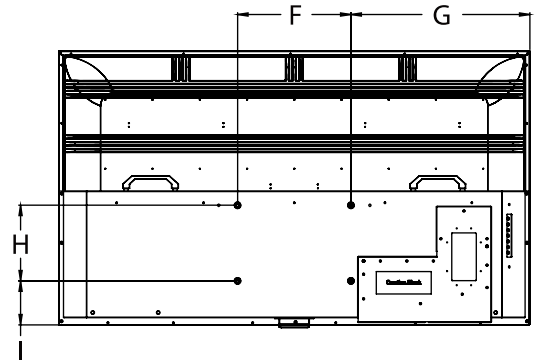

**Mechanical**

<b>SIZE (W x H x D)</b>	ODTV5504: 49.09" x 28.54" x 3.11" (1247 x 725 x 79mm) ODTV6504: 57.59" x 33.31" x 3.11" (1463 x 846 x 79mm)
<b>WEIGHT</b>	ODTV5504: 37.5lb (17.0kg) ODTV6504: 50.7lb (22.99kg)
<b>VESA MOUNT</b>	ODTV5504: 300 x 200mm ODTV6504: 300 x 200mm
<b>COLOR</b>	Black

**Package Specifications**

	PACKAGE SIZE (W x H x D)	PACKAGE SHIP WEIGHT	PACKAGE UPC CODE	PACKAGE CONTENTS	UNITS IN PACKAGE
<b>ODTV5504:</b>	53.97" x 33.30" x 8.97" (1371 x 846 x 228mm)	59.5lb (26.99kg)	735029354512	Display, Outdoor Rated Smart TV Remote, Magic Remote™, Manual, Outdoor Tilting TV Wall Mount, IR Emitter, Adhesive Cable Tie Holder (x3), Technical Support Insert, Warranty Insert	1
<b>ODTV6504:</b>	62.51" x 38.46" x 8.97" (1588 x 977 x 228mm)	78lb (35.38kg)	735029354604		

**FRONT VIEW**

**SIDE VIEW**

**BACK VIEW**

All dimensions = inch (mm)

Display Size	Dimension "A"	Dimension "B"	Dimension "C"	Dimension "D"	Dimension "E"	Dimension "F"	Dimension "G"	Dimension "H"	Dimension "I"	Dimension "J"	Dimension "K"
<b>ODTV5504:</b>	54.64" (1388mm)	28.54" (725mm)	49.09" (1247mm)	1.61" (41mm)	3.11" (79mm)	11.81" (300mm)	18.65" (474mm)	7.87" (200mm)	4.61" (117mm)	26.85" (682mm)	47.69" (1211mm)
<b>ODTV6504:</b>	64.53" (1639mm)	33.31" (846mm)	57.59" (1463mm)	1.61" (41mm)	3.11" (79mm)	11.81" (300mm)	22.89" (582mm)	7.87" (200mm)	5.42" (138mm)	31.62" (803mm)	56.24" (1428mm)