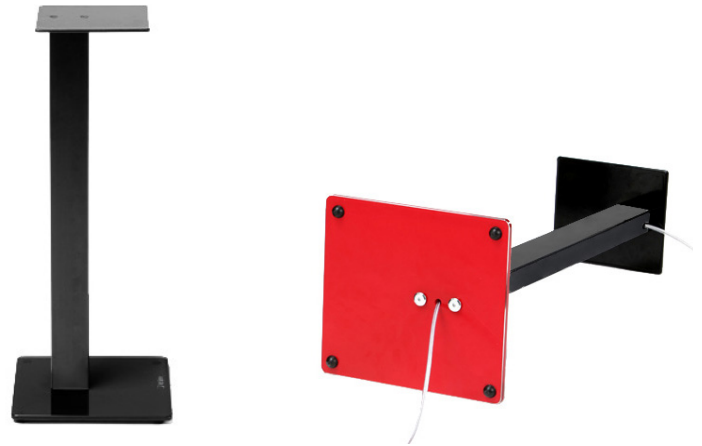

ESSE STAND

BLACK / RED

DIMENSIONS

DESCRIPTION

Esse Stand is the perfect speaker stand to complement the Esse range. The Esse Stand retains the same frame structure and colours, both the trendy finishes will blend in any kind of conventional or more contemporary home design.

DESIGN

Structure : Satin black powder coated steel
Base : Black or red tempered glass

MAXIMUM LOAD

Upper shelf : 34 kg

USABLE DIMENSION

External dimensions (W x H x D) : 230 x 610 x 250 mm
Upper shelf (W x D) : 150 x 170 mm
Base (W x D) : 230 x 250 mm

PACKAGING

Delivered disassembled with screws kit, mounting instructions and tools
Quantity / box : 2
Type : Brown cardboard
Dimensions (W x H x D) : 635 x 285 x 75mm
Gross weight : 6.4 kg
Net weight : 5.56 kg