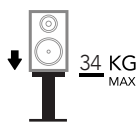

ESSE STAND

BLACK / RED

DIMENSIONS

DESCRIPTION

Esse Stand is the perfect speaker stand to complement the Esse range. The Esse Stand retains the same frame structure and colours, both the trendy finishes will blend in any kind of conventional or more contemporary home design.

DESIGN

Structure : Satin black powder coated steel
Base : Black or red tempered glass

MAXIMUM LOAD

Upper shelf : 34 kg

USABLE DIMENSION

External dimensions (W x H x D) : 230 x 610 x 250 mm
Upper shelf (W x D) : 150 x 170 mm
Base (W x D) : 230 x 250 mm

PACKAGING

Delivered disassembled with screws kit, mounting instructions and tools
Quantity / box : 2
Type : Brown cardboard
Dimensions (W x H x D) : 635 x 285 x 75mm
Gross weight : 6.4 kg
Net weight : 5.56 kg

FINISHES

- Black   SKU : NORESSSTABKS   EAN : 3700795180723
- Black/Red   SKU : NORESSSTARDS   EAN : 3700795180730

MAX LOAD

ALSO AVAILABLE