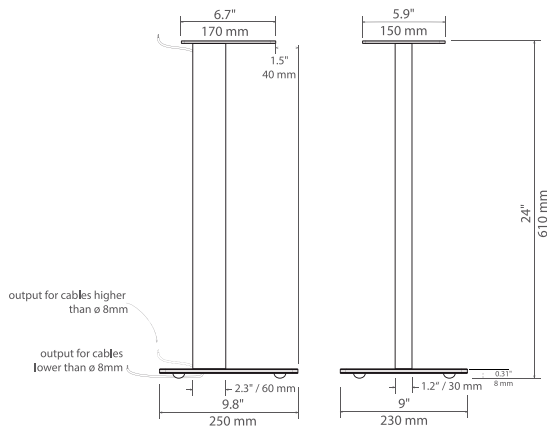

ESSE STAND

BLACK / RED

DIMENSIONS

DESCRIPTION

Esse Stand is the perfect speaker stand to complement the Esse range. The Esse Stand retains the same frame structure and colours, both the trendy finishes will blend in any kind of conventional or more contemporary home design.

DESIGN

Structure : Satin black powder coated steel
Base : Black or red tempered glass

MAXIMUM LOAD

Upper shelf : 34 kg

USABLE DIMENSION

External dimensions (W x H x D) : 230 x 610 x 250 mm
Upper shelf (W x D) : 150 x 170 mm
Base (W x D) : 230 x 250 mm

PACKAGING

Delivered disassembled with screws kit, mounting instructions and tools
Quantity / box : 2
Type : Brown cardboard
Dimensions (W x H x D) : 635 x 285 x 75mm
Gross weight : 6.4 kg
Net weight : 5.56 kg