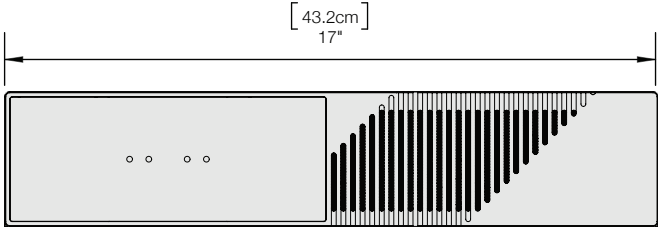

TOP VIEW

FRONT VIEW

SIDE VIEW

OVERALL DIMENSIONS: (H) 3.5" [8.89cm] x (W) 17" [43.2cm] x (D) 16.375" [41.59cm]
WEIGHT: 20 lbs. (9 kg) each