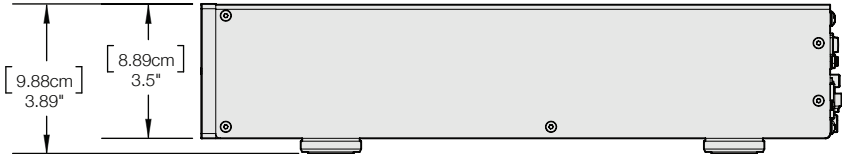

TOP VIEW

FRONT VIEW

SIDE VIEW

OVERALL DIMENSIONS: (H) 3.5" [8.89cm] x (W) 17" [43.2cm] x (D) 16.375" [41.59cm]
WEIGHT: 20 lbs. (9 kg) each