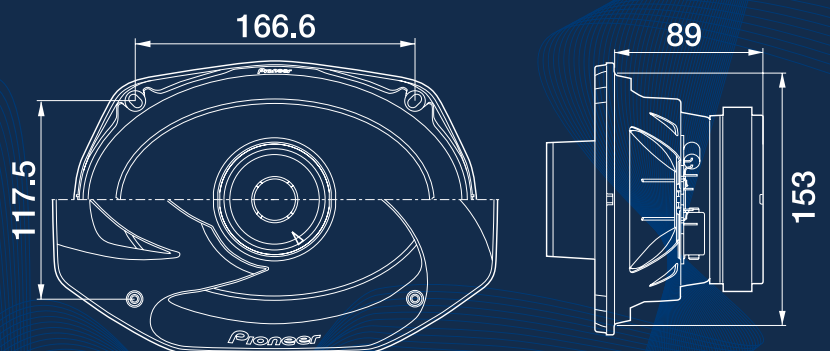

Pioneer

P.R.O. Series

TS-6900PRO

6" x 9" 2-Way Speaker

600 W MAX.

Open Show

Sound driven with higher power, sensitivity and passion for the world to hear

P.R.O.
Pioneer
Reference for
Open show

Key Selling Point

- Open Show sound: ultra-high power handling and sensitivity of sound reproduction.
- Open Show design: edgy, dynamic appearance.
- Customize your system with any combination of Midbass, Tweeter and 6" x 9".

Main Specifications

Size	6" x 9"
Max. Music Power (Nominal)	600 W (100 W)
Frequency Response	20 Hz to 40 kHz
Sensitivity (1 W/1 m)	92 dB
Impedance	4 Ω
Mounting Depth	89 mm
Cut-Out Dimensions	153 mm x 222 mm

8" Midbass

700 W MAX.

TS-M650PRO

6.5" Midbass

500 W MAX.

TS-6900PRO

2-Way Speaker

600 W MAX.