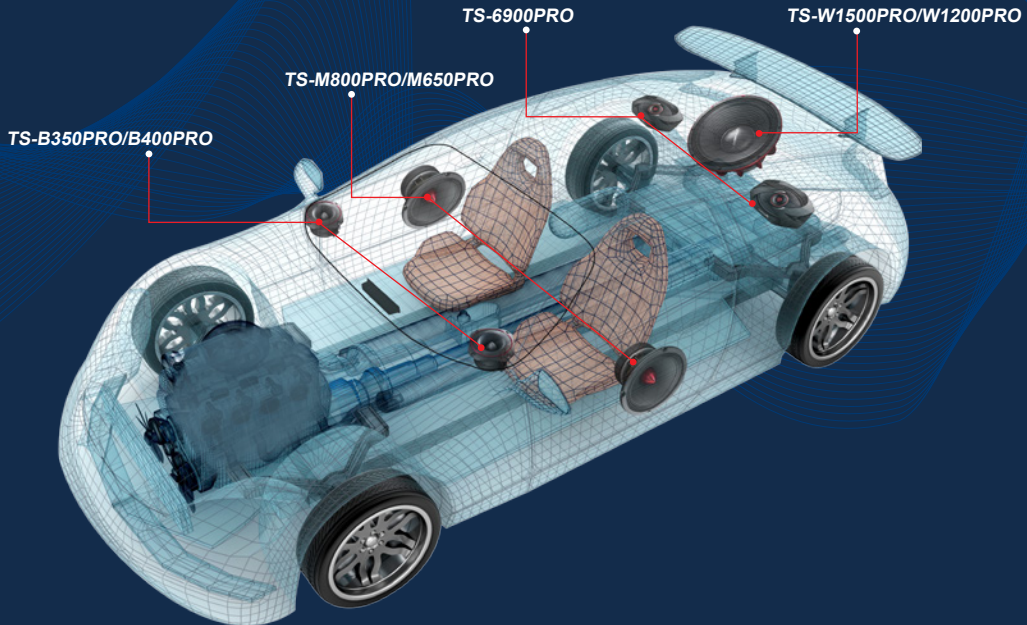

P.R.O Family

TS-B350PRO

3.5" Bullet Tweeter

250 W MAX.

TS-B400PRO

4" Bullet Tweeter

400 W MAX.

TS-M800PRO

8" Midbass

700 W MAX.

TS-M650PRO

6.5" Midbass

500 W MAX.

TS-6900PRO

2-Way Speaker

600 W MAX.

TS-W1200PRO

12" Subwoofer

1500 W MAX.

TS-W1500PRO

15" Subwoofer

2000 W MAX.

For more information please visit
www.pioneer-mea.com

Year of Release: 2016

Pioneer, Gulf Free Zone Dubai, U.A.E.
Tel: +971 4 8815756, Fax 8816414
Email: support@pioneer-uae.com
www.pioneer-mea.com

Corporate web : www.pioneer.jp