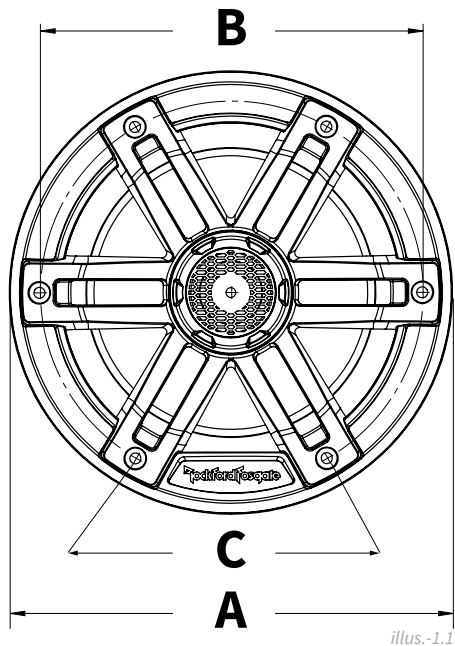

<i>Model</i>	<b>M1-6 M1-6B</b>	<b>M1-65 M1-65B</b>	<b>M1-8 M1-8B</b>
<i>Nominal Size</i>	6" (152.4mm)	6.5" (165mm)	8" (203.2mm)
<i>Description</i>	2-Way	2-Way	2-Way
<i>Nominal Impedance (Ohms)</i>	4Ω	4Ω	4Ω
<i>Frequency Response (Hz)*</i>	42-22kHz	38-22kHz	35-22kHz
<i>Power Handling - Watts (RMS/Peak)</i>	75/300	75/300	150/600
<i>Sensitivity</i>	89dB	90dB	92dB
<i>Grille/Trim Ring</i>	YES	YES	YES
<i>LED Current Draw</i>	0.25 Amps	0.25 Amps	0.25 Amps
<i>Recommended Fused Rating For LED's (not included)</i>	1 Amp	1 Amp	1 Amp
<i>LED Voltage Range</i>	9-16 Volts	9-16 Volts	9-16 Volts

# Diagrams

Model	M1-6 M1-6B	M1-65 M1-65B	M1-8 M1-8B
Overall Diameter (A)	7.09" (108.1mm)	7.09" (108.1mm)	8.23" (209.1MM)
Screw Mounting Diameter (B)	6.12" (155.5mm)	6.12" (155.5mm)	7.76" (197.1mm)
Mounting Screw Angle (C)	6@60°	6@60°	6@60°
Overall Height (D)	3.54" (90mm)	3.54" (90mm)	4.63" (117.6mm)
Mounting Depth (E)	2.52" (63.9mm)	2.52" (63.9mm)	3.3" (83.9mm)
Cut-out Diameter (F)	5.07" (128.7mm)	5.36" (136.15mm)	7.1" (180.2mm)
Grill Height (G)	1.06" (26.1mm)	1.06" (26.1mm)	1.33" (33.7mm)