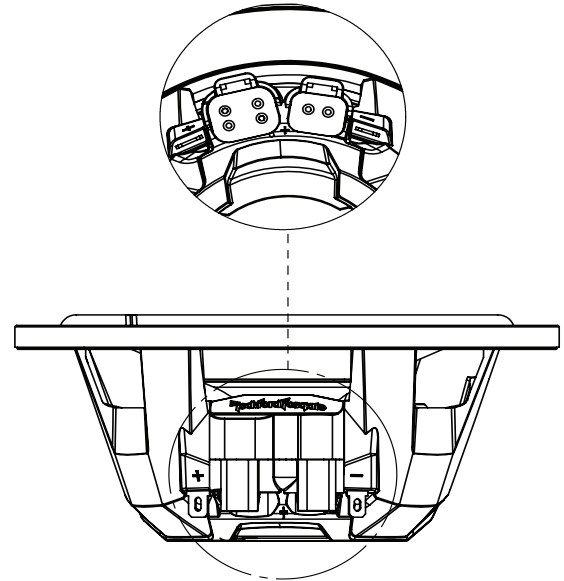

<i>Model</i>	<b>M1-6 M1-6B</b>	<b>M1-65 M1-65B</b>	<b>M1-8 M1-8B</b>
<i>Nominal Size</i>	6" (152.4mm)	6.5" (165mm)	8" (203.2mm)
<i>Description</i>	2-Way	2-Way	2-Way
<i>Nominal Impedance (Ohms)</i>	4Ω	4Ω	4Ω
<i>Frequency Response (Hz)*</i>	42-22kHz	38-22kHz	35-22kHz
<i>Power Handling - Watts (RMS/Peak)</i>	75/300	75/300	150/600
<i>Sensitivity</i>	89dB	90dB	92dB
<i>Grille/Trim Ring</i>	YES	YES	YES
<i>LED Current Draw</i>	0.25 Amps	0.25 Amps	0.25 Amps
<i>Recommended Fused Rating For LED's (not included)</i>	1 Amp	1 Amp	1 Amp
<i>LED Voltage Range</i>	9-16 Volts	9-16 Volts	9-16 Volts

# Diagrams

Model	M1-6 M1-6B	M1-65 M1-65B	M1-8 M1-8B
Overall Diameter (A)	7.09" (108.1mm)	7.09" (108.1mm)	8.23" (209.1MM)
Screw Mounting Diameter (B)	6.12" (155.5mm)	6.12" (155.5mm)	7.76" (197.1mm)
Mounting Screw Angle (C)	6@60°	6@60°	6@60°
Overall Height (D)	3.54" (90mm)	3.54" (90mm)	4.63" (117.6mm)
Mounting Depth (E)	2.52" (63.9mm)	2.52" (63.9mm)	3.3" (83.9mm)
Cut-out Diameter (F)	5.07" (128.7mm)	5.36" (136.15mm)	7.1" (180.2mm)
Grill Height (G)	1.06" (26.1mm)	1.06" (26.1mm)	1.33" (33.7mm)