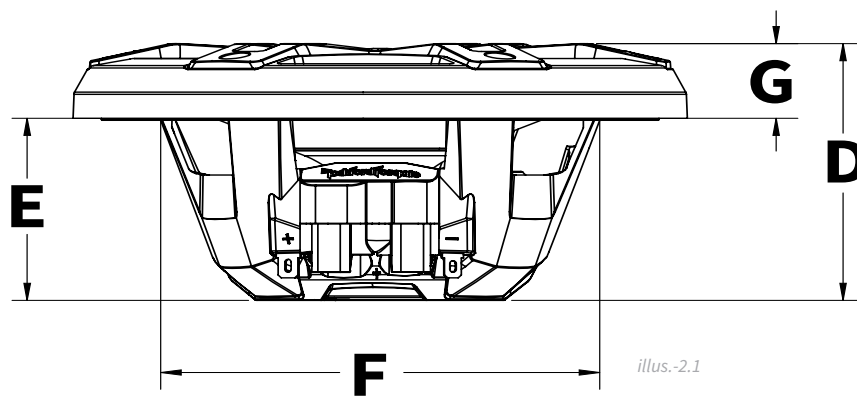

<i>Model</i>	<b>M1-6 M1-6B</b>	<b>M1-65 M1-65B</b>	<b>M1-8 M1-8B</b>
<i>Nominal Size</i>	6" (152.4mm)	6.5" (165mm)	8" (203.2mm)
<i>Description</i>	2-Way	2-Way	2-Way
<i>Nominal Impedance (Ohms)</i>	4Ω	4Ω	4Ω
<i>Frequency Response (Hz)*</i>	42-22kHz	38-22kHz	35-22kHz
<i>Power Handling - Watts (RMS/Peak)</i>	75/300	75/300	150/600
<i>Sensitivity</i>	89dB	90dB	92dB
<i>Grille/Trim Ring</i>	YES	YES	YES
<i>LED Current Draw</i>	0.25 Amps	0.25 Amps	0.25 Amps
<i>Recommended Fused Rating For LED's (not included)</i>	1 Amp	1 Amp	1 Amp
<i>LED Voltage Range</i>	9-16 Volts	9-16 Volts	9-16 Volts

# Diagrams

Model	M1-6 M1-6B	M1-65 M1-65B	M1-8 M1-8B
Overall Diameter (A)	7.09" (108.1mm)	7.09" (108.1mm)	8.23" (209.1MM)
Screw Mounting Diameter (B)	6.12" (155.5mm)	6.12" (155.5mm)	7.76" (197.1mm)
Mounting Screw Angle (C)	6@60°	6@60°	6@60°
Overall Height (D)	3.54" (90mm)	3.54" (90mm)	4.63" (117.6mm)
Mounting Depth (E)	2.52" (63.9mm)	2.52" (63.9mm)	3.3" (83.9mm)
Cut-out Diameter (F)	5.07" (128.7mm)	5.36" (136.15mm)	7.1" (180.2mm)
Grill Height (G)	1.06" (26.1mm)	1.06" (26.1mm)	1.33" (33.7mm)