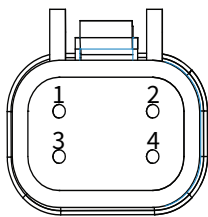

COLOR OPTIX™ Wiring

COLOR OPTIX™ Wiring Precautions

- Do not connect to 24 Volt electrical systems
- We recommend only using the COLOR OPTIX™ wiring chart or connecting to the PMX-RGB. Connecting any other way could cause damage to the speakers or the device you have connected to.
- We recommend installing a fuse (not included) on the Yellow 12 Volt wire whenever you are NOT using the PMX-RGB. See COLOR OPTIX™ wiring chart for wiring options.
- Rockford recommends a minimum of 20 gauge wire when hardwiring your COLOR OPTIX™ speakers.
- Never wire the COLOR OPTIX™ lights directly to 12 volts. Utilize either the PMX-RGB or a toggle switch (not included) connected to a fused 12 volt power supply. Refer to the specifications to determine the size of fuse (not included) needed

If not using the PMX-RGB, follow the diagrams below for proper pin out and hardwiring instructions.

COLOR OPTIX™ WIRING OPTIONS

LED OUTPUT COLOR	CONNECT THIS COLOR WIRE TO GROUND
RED	RED
GREEN	GREEN
BLUE	BLUE
YELLOW	RED & GREEN
PINK	RED & BLUE
AQUA	GREEN & BLUE
WHITE	RED, GREEN & BLUE

Connect colored wires on right to make output color on left.
Connect all Yellow wires together to switched 12 Volts. See Wiring Precautions.

COLOR OPTIX™ Pin Out (wire side)

- 1 - RED
- 2 - Yellow
- 3 - Blue
- 4 - Green

Included with speakers
Connector is DEUTSCH™ style DT06-4S

illus.-4.1