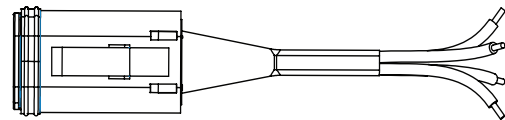

Connect colored wires on right to make output color on left.  
Connect all Yellow wires together to switched 12 Volts. See Wiring Precautions.

**COLOR OPTIX™ Pin Out (wire side)**

- 1 - RED
- 2 - Yellow
- 3 - Blue
- 4 - Green

**Included with speakers**  
Connector is DEUTSCH™ style DT06-4S

illus.-4.1

**COLOR OPTIX™ Connector**

Included

illus.-4.2

**SPEAKER Wiring**

There are (2) different options for wiring your speakers. Use the included spade connectors (included) as seen in illustration 3.1  
You can also utilize the DEUTSCH™/Ampaenol connector (not included) input next to the COLOR OPTIX™ connector.