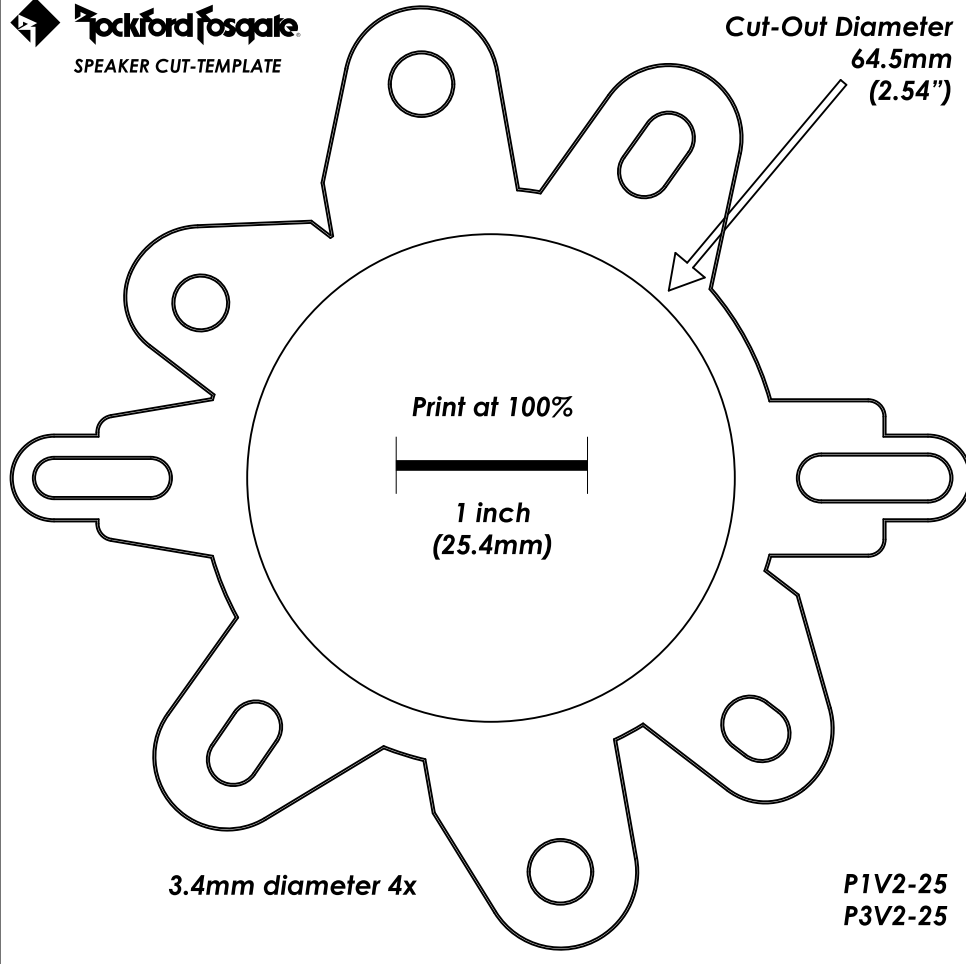

Cut-Out Diameter  
64.5mm  
(2.54")

Print at 100%

1 inch  
(25.4mm)

3.4mm diameter 4x

P1V2-25  
P3V2-25