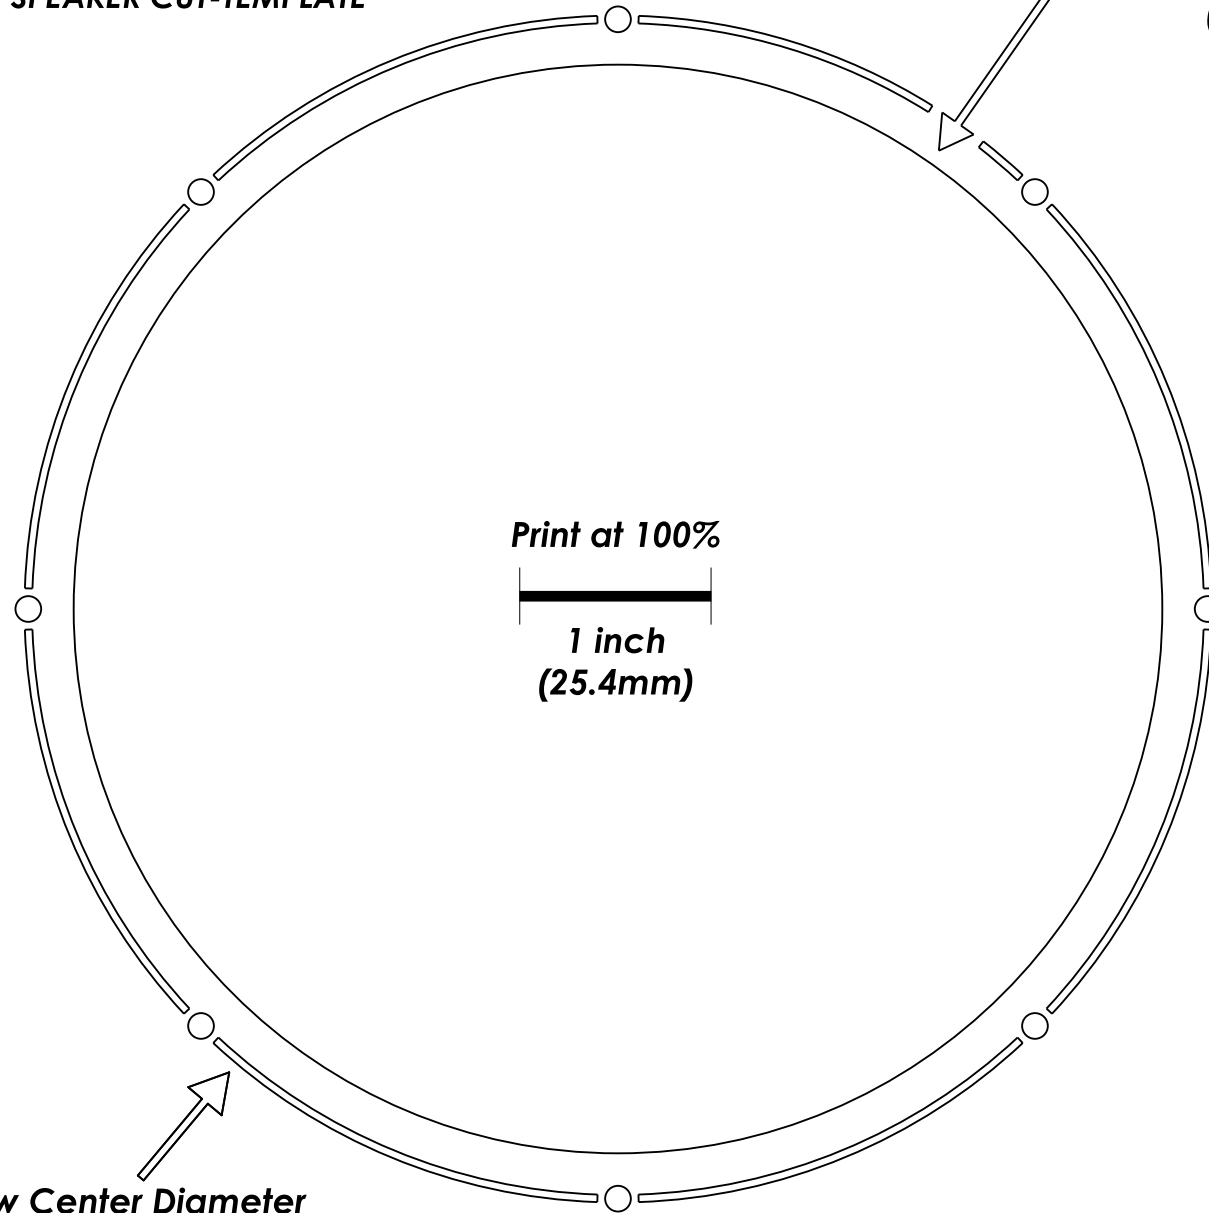

Cut-Out Diameter
144mm
(5.66")

Screw Center Diameter
156mm
(6.14")

P1V2-675
P2V2-675