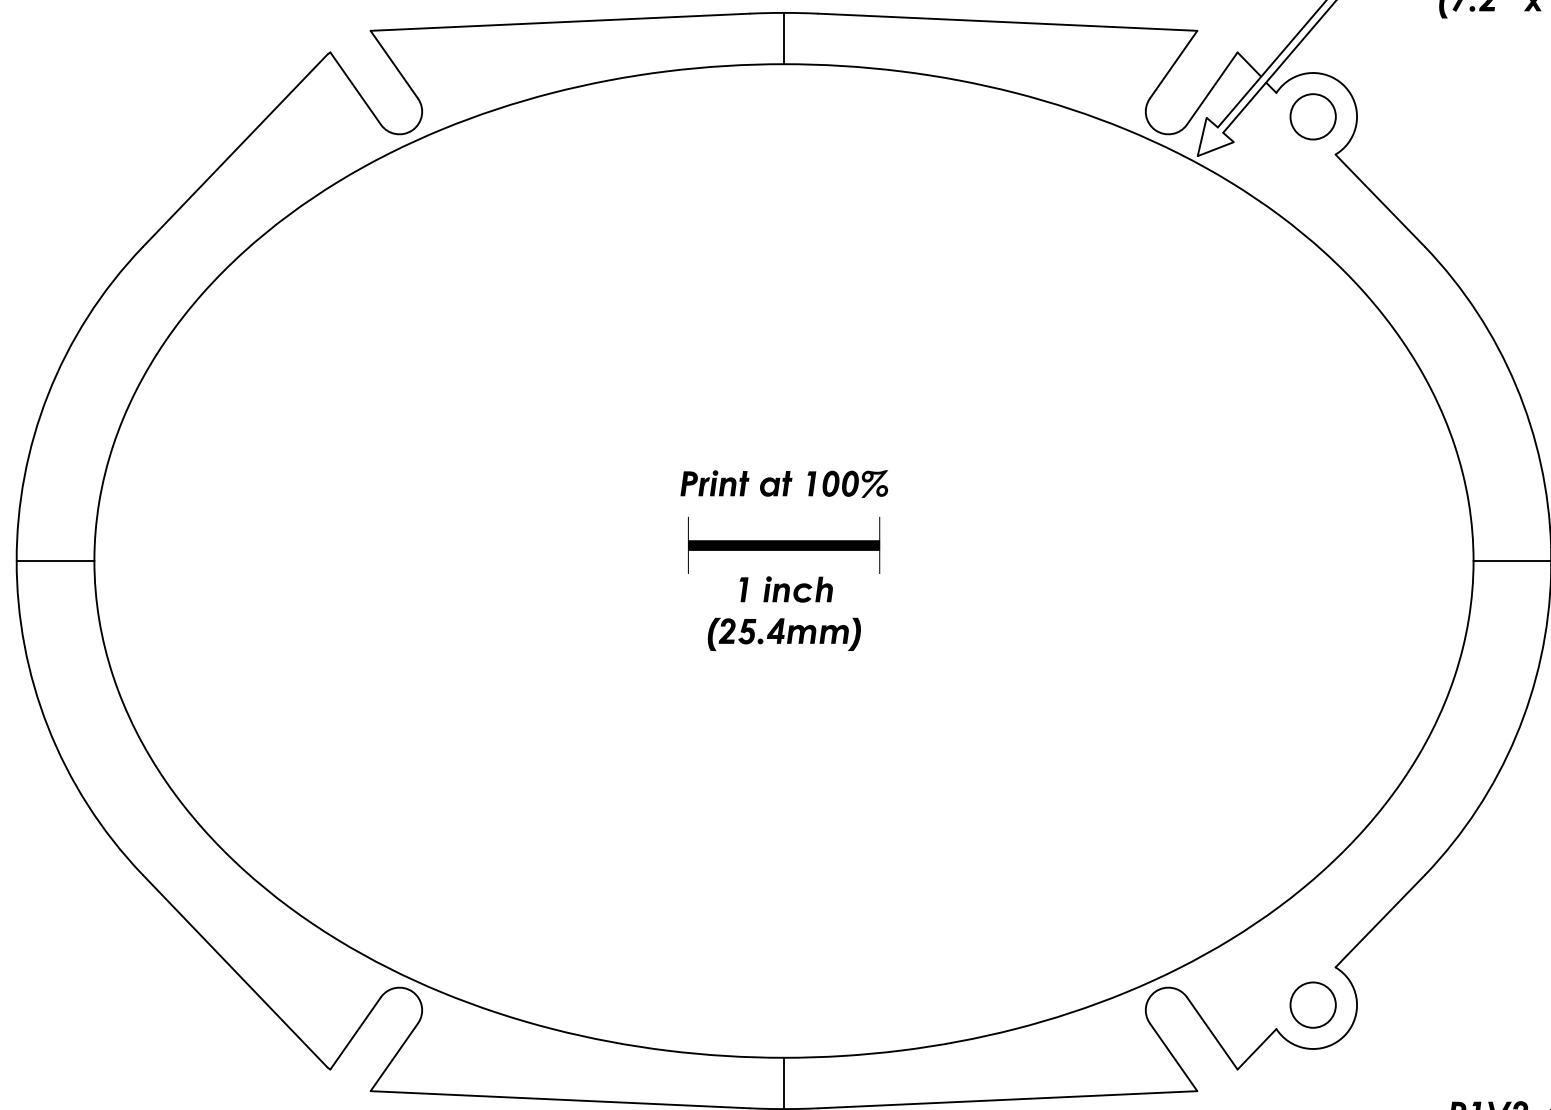

Cut-Out Size
182.5mm x 131.5mm
(7.2" x 5.2")

Print at 100%

P1V2-68
P2V2-68
P2V2-68HO