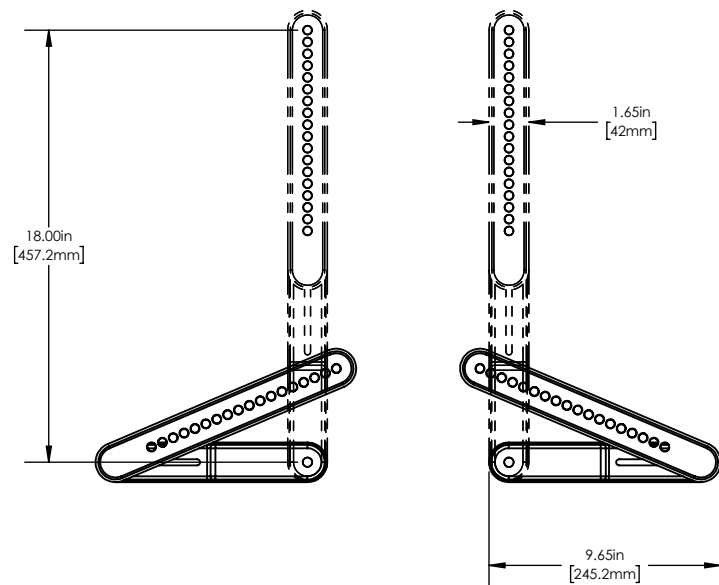

TV INTERFACE

SOUNDBAR TV MOUNT 6805-002420-XXX

THE INFORMATION AND DESIGNS CONTAINED IN THIS DRAWING ARE CONFIDENTIAL AND THE PROPRIETARY PROPERTY OF LEGRAND | AV. NEITHER THIS DESIGN NOR ANY INFORMATION CONTAINED IN THIS DRAWING MAY BE REPRODUCED OR DISCLOSED TO OTHERS WITHOUT THE EXPRESS WRITTEN CONSENT OF LEGRAND | AV.
本图纸所包含的信息和设计均系 LEGRAND | AV 机密和知识产权。本图纸包含的设计和信息未经 LEGRAND | AV 书面同意均不得复制或泄露给他人。

3-D FRONT VIEW

OVERALL DIMENSIONS

SIDE VIEW

3-D REAR VIEW

TOP VIEW

SOUNDBAR TV MOUNT 6805-002420-XXX