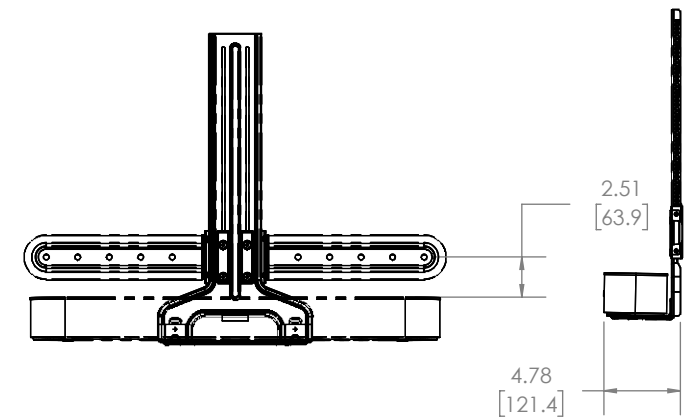

SOUND BAR MOUNT 6805-002322-XXX

THE INFORMATION AND DESIGNS CONTAINED IN THIS DRAWING ARE CONFIDENTIAL AND THE PROPRIETARY PROPERTY OF MILESTONE AV TECHNOLOGIES NEITHER THIS DESIGN NOR ANY INFORMATION CONTAINED IN THIS DRAWING MAY BE REPRODUCED OR DISCLOSED TO OTHERS WITHOUT THE EXPRESS WRITTEN CONSENT OF MILESTONE AV TECHNOLOGIES. 本图纸所包含的信息和设计均系 Milestone 机密和知识产权，本图纸包含的设计和信
息在未经 Milestone 允许情况下均不得复制或泄露

3-D

MAX

3-D, EXTENDED, INTERFACE MID POSTION

NOT FOR WEB USE!!

SIDE VIEW EXTENDED

SIDE VIEW RETRACTED

FRONT VIEW EXTENDED

FRONT VIEW RETRACTED