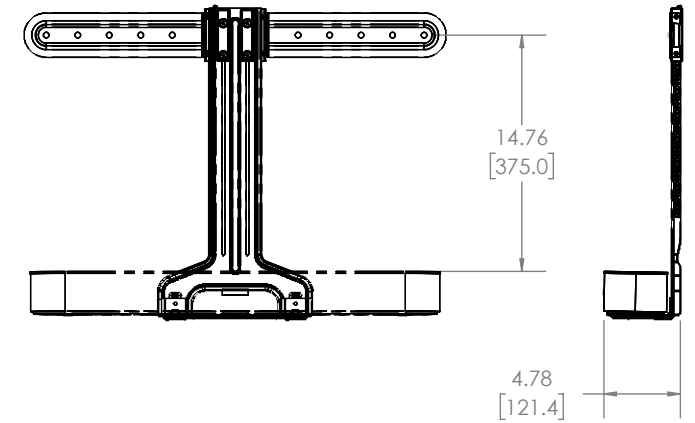

SOUND BAR MOUNT 6805-002322-XXX

THE INFORMATION AND DESIGNS CONTAINED IN THIS DRAWING ARE CONFIDENTIAL AND THE PROPRIETARY PROPERTY OF MILESTONE AV TECHNOLOGIES NEITHER THIS DESIGN NOR ANY INFORMATION CONTAINED IN THIS DRAWING MAY BE REPRODUCED OR DISCLOSED TO OTHERS WITHOUT THE EXPRESS WRITTEN CONSENT OF MILESTONE AV TECHNOLOGIES. 本图纸所包含的信息和设计均系 Milestone 机密和知识产权，本图纸包含的设计和信
息在未经 Milestone 允许情况下均不得复制或泄露

3-D

MAX

3-D, EXTENDED, INTERFACE MID POSTION

NOT FOR WEB USE!!

SIDE VIEW EXTENDED

SIDE VIEW RETRACTED

FRONT VIEW EXTENDED

FRONT VIEW RETRACTED