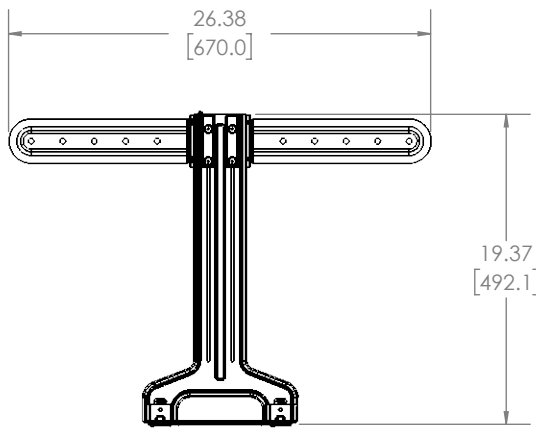

SOUND BAR MOUNT 6805-002322-XXX

THE INFORMATION AND DESIGNS CONTAINED IN THIS DRAWING ARE CONFIDENTIAL AND THE PROPRIETARY PROPERTY OF MILESTONE AV TECHNOLOGIES NEITHER THIS DESIGN NOR ANY INFORMATION CONTAINED IN THIS DRAWING MAY BE REPRODUCED OR DISCLOSED TO OTHERS WITHOUT THE EXPRESS WRITTEN CONSENT OF MILESTONE AV TECHNOLOGIES. 本图纸所包含的信息和设计均系 Milestone 机密和知识产权，本图纸包含的设计和信
息在未经 Milestone 允许情况下均不得复制或泄露

3-D

MAX

3-D, EXTENDED, INTERFACE MID POSTION

NOT FOR WEB USE!!

SIDE VIEW EXTENDED

SIDE VIEW RETRACTED

FRONT VIEW EXTENDED

FRONT VIEW RETRACTED