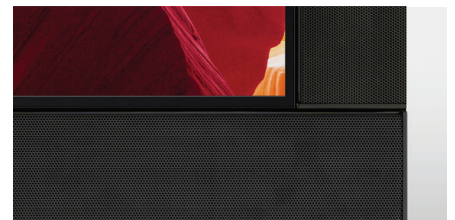

Paradigm's Proven Performance

"Paradigm's Proven Performance" signifies a track record of delivering top-notch audio quality and dependability for unparalleled sound experiences.