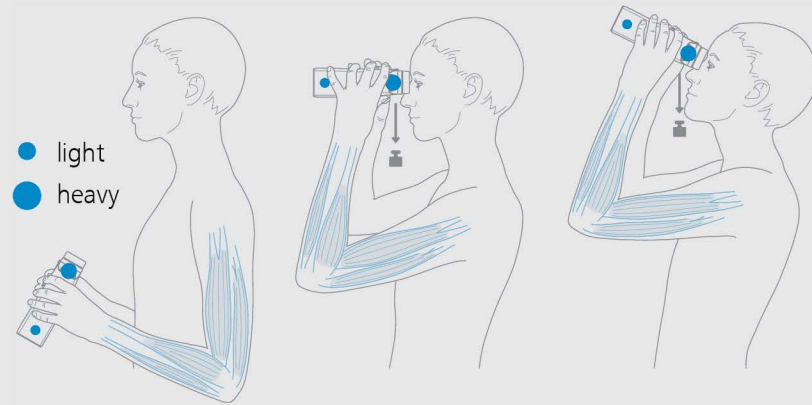

Standard glass

SCHOTT HT GLASS

HT Concept
High-transmission SCHOTT glass for optimal visibility in low light.

Ultra-HD Concept
Maximum detail visibility and color fidelity thanks to optimizations in coating and optical design.

ErgoBalance Concept

Ideally balanced for long, steady viewing with less strain on the upper and lower arm muscles.

ZEISS FieldFlattener Technology

Extreme edge sharpness, even at wide fields of view.

Ultra-FL Concept