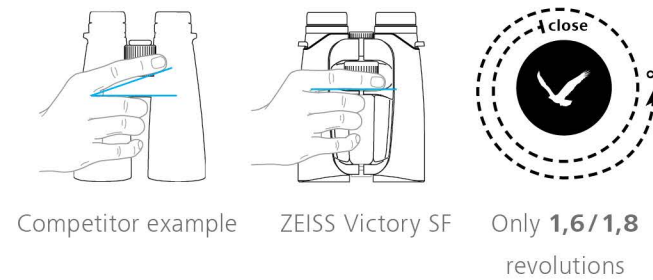

SmartFocus Concept